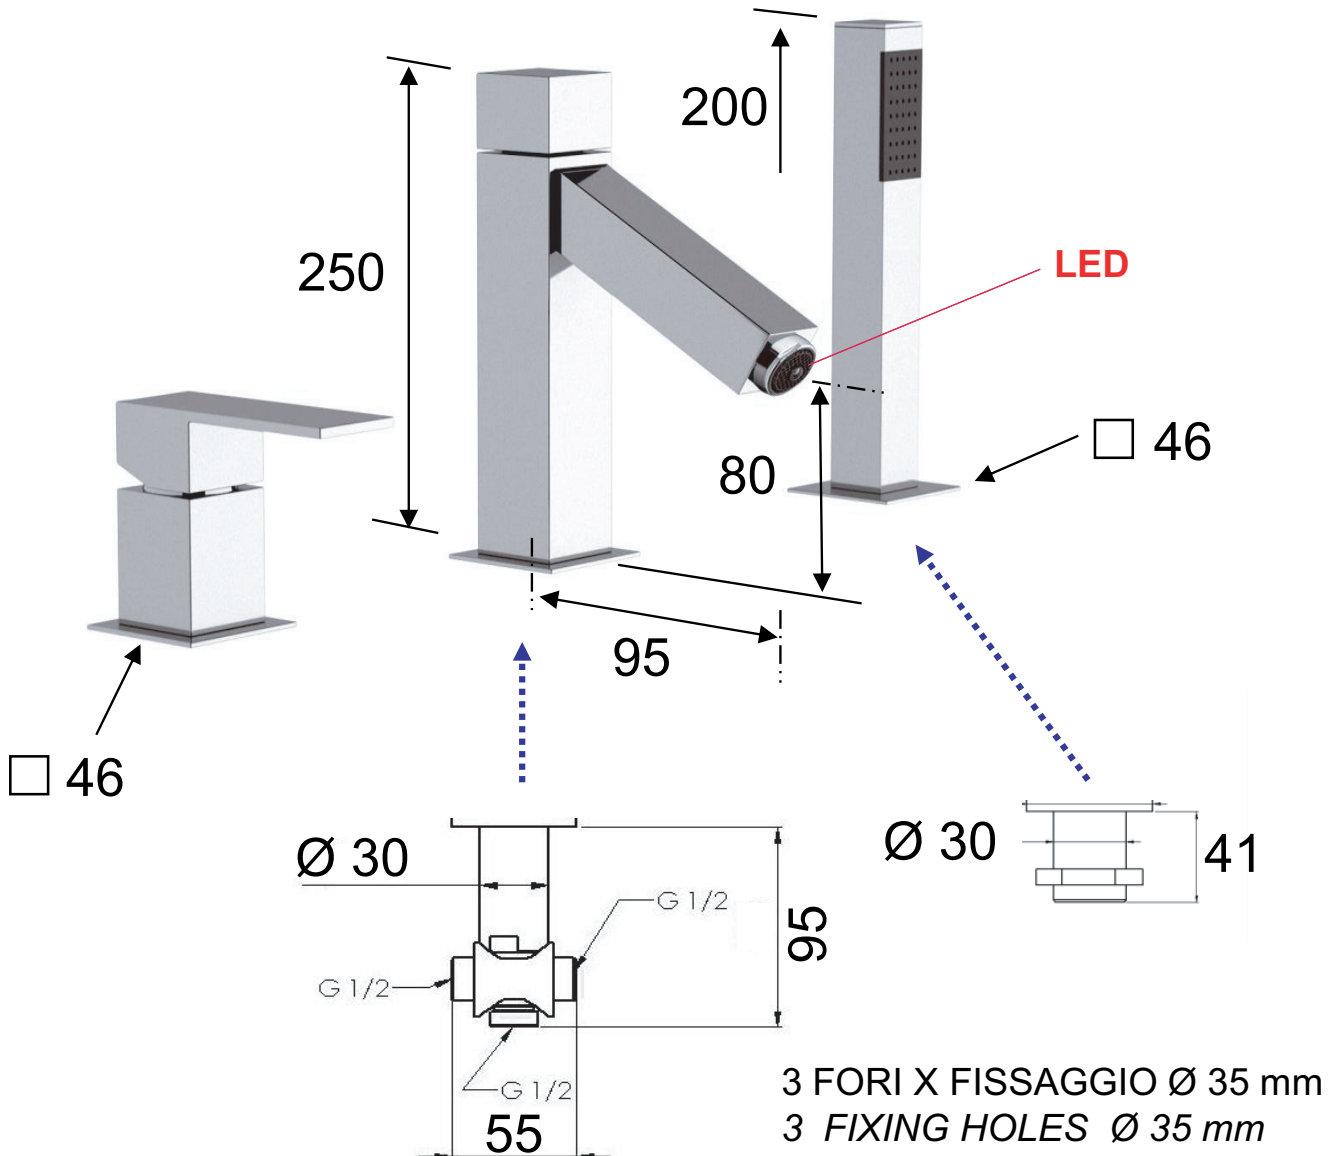

DANIEL

SCHEDA TECNICA TECHNICAL FEATURES

ART. COD.

OXL691

MATERIALI / MATERIALS

OTTONE CROMATO / CHROME PLATED BRASS

CROMATURA / CHROME PLATING

UNI EN 248