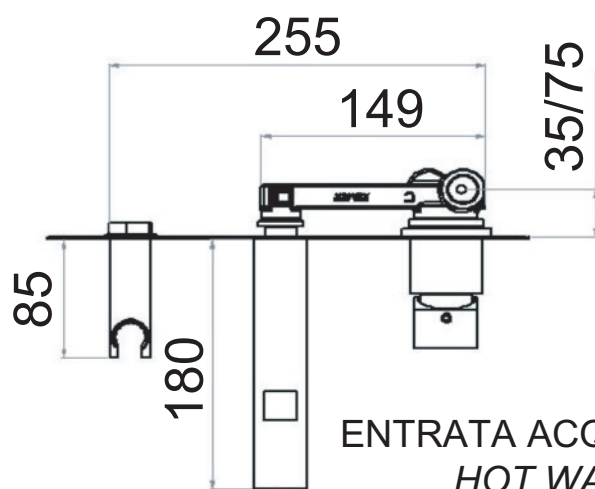

ART. COD.

CU652

ENTRATA ACQUA FREDDA
COLD WATER INLET
G1/2

MATERIALI / MATERIALS

OTTONE CROMATO / CHROME PLATED BRASS

CROMATURA / CHROME PLATING

UNI EN 248