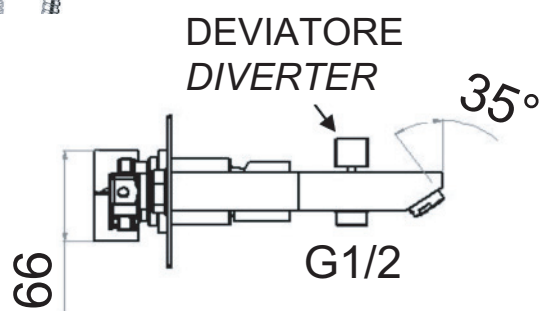

ART. COD.

CU652

ENTRATA ACQUA FREDDA
COLD WATER INLET
G1/2

MATERIALI / MATERIALS

OTTONE CROMATO / CHROME PLATED BRASS

CROMATURA / CHROME PLATING

UNI EN 248