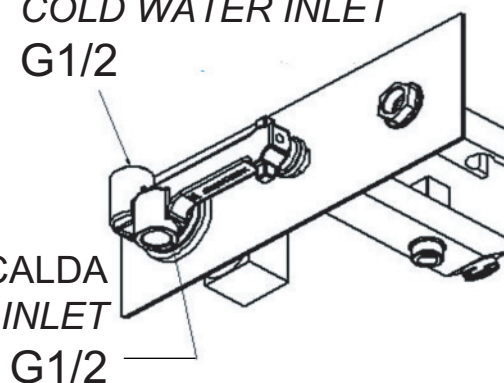

ART. COD.

CU652

ENTRATA ACQUA FREDDA
COLD WATER INLET
G1/2

MATERIALI / MATERIALS

OTTONE CROMATO / CHROME PLATED BRASS

CROMATURA / CHROME PLATING

UNI EN 248