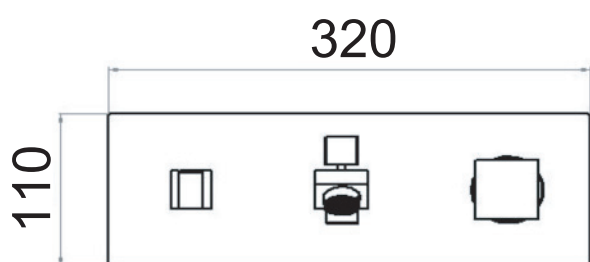

ART. COD.

CU652

ENTRATA ACQUA FREDDA
COLD WATER INLET
G1/2

MATERIALI / MATERIALS

OTTONE CROMATO / CHROME PLATED BRASS

CROMATURA / CHROME PLATING

UNI EN 248