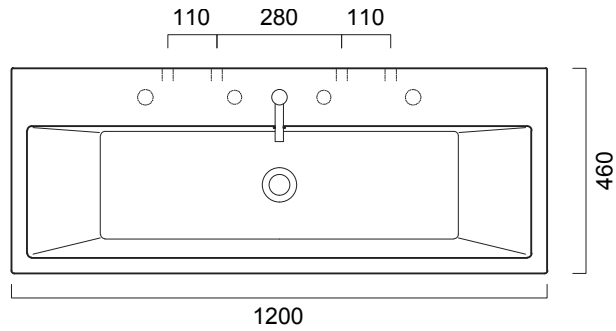

idrolam

Finiture | Finishes | Finitions | Beschichtungen | Afwerkingen

laccati | laquer | laques | Lackierungen | lak