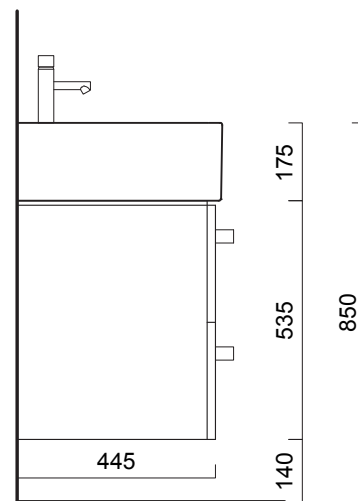

idrolam

Finiture | Finishes | Finitions | Beschichtungen | Afwerkingen

laccati | laquer | laques | Lackierungen | lak