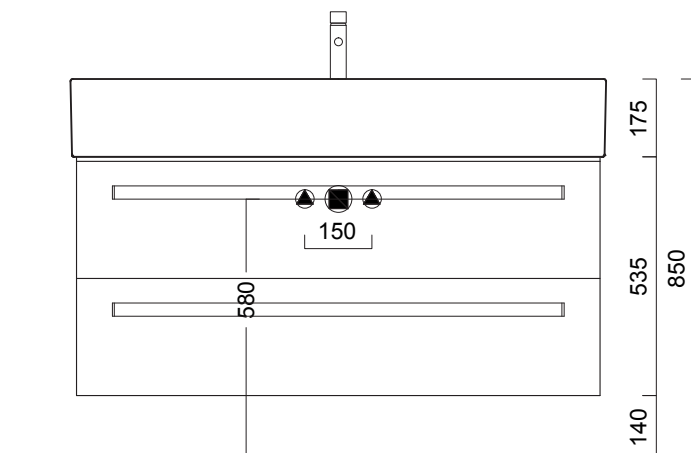

idrolam

Finiture | Finishes | Finitions | Beschichtungen | Afwerkingen

laccati | laquer | laques | Lackierungen | lak