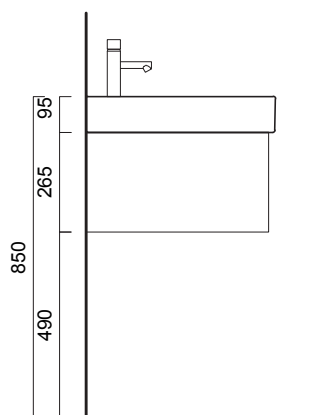

cod. ZRBP03TDX

+ codice finitura | finish code | code finition | Beschichtungscodice | afwerkings code

Finitura | Finishes | Finitions | Beschichtungen | Afwerkingen

legno | wood | bois | Hölzer | hout