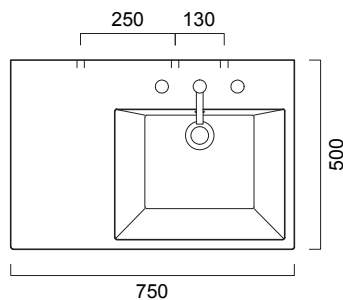

cod. ZRBP03TDX

+ codice finitura | finish code | code finition | Beschichtungscodice | afwerkings code

Finitura | Finishes | Finitions | Beschichtungen | Afwerkingen

legno | wood | bois | Hölzer | hout