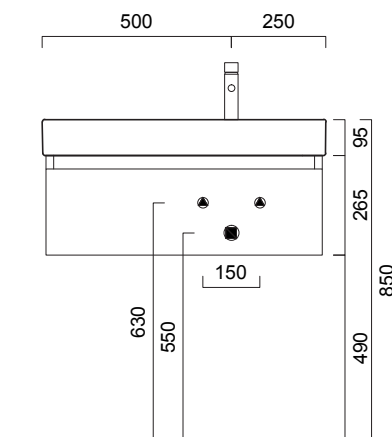

cod. ZRBP03TDX

+ codice finitura | finish code | code finition | Beschichtungscodice | afwerkings code

Finitura | Finishes | Finitions | Beschichtungen | Afwerkingen

legno | wood | bois | Hölzer | hout