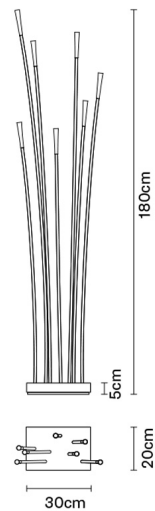

GIUNCO

**F14C0101**

Marc Sadler

**Description**

Floor lamp with stands that are made of white plastic material reinforced with fibreglass. It has a dust painted metallic grey base and a double LED system lightning with double switch. The main light emission comes from the upper part, while the courtesy light is given by a slight light effect on the arms.

**Voltage**

220-240V

**Light source and alternative bulbs**

LED 7x3.5W-  
WHITE 3000K  
1500lm Cri >80

Energetic class A++

**Included accessories**

LED  
Double switch  
Electronic driver

**Weight**

Net: 4.83 kg  
Gross: 4.83 kg

**Packaging**

Volume: 0.19 m<sup>3</sup>  
Number of boxes: 1

**Specs**

**Dimensions**

**Material**

Polypropylene - Metal

**Available diffuser colours**