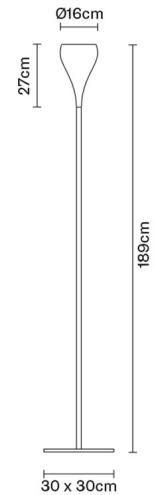

BIJOU

**D75C0101**

*Prospero Rasulo*

**Description**

Floor lamp with white painted metal structures.

**Voltage**

220-240V

**Socket**

1xE27

**Light source and alternative bulbs**

cod. A10209C12

E27 1x205W  
HSGST

Energetic class D

**Not included accessories**

Bulb  
Light dimmer

**Weight**

Net: 8.2 kg  
Gross: 10.61 kg

**Packaging**

Volume: 0.122 m<sup>3</sup>  
Number of boxes: 2

**Specs**

**Dimensions**

**Material**

Metal

**Available structure colours**