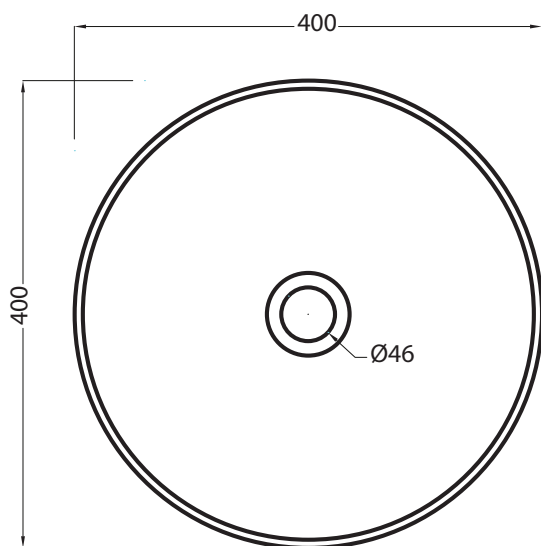

Shui Comfort - art. SHCOLAT40

lavabo da appoggio tondo 40 / on-top round washbasin 40

cielo

handmade in Italy

PESO NETTO/NET WEIGHT: 6,85 Kg

PCS PALLET: 26
PCS PALLET CONTAINER: 52

ACCESSORI/ACCESSORIES:

PIL01 - piletta click clack senza troppo pieno con coperchio in ceramica / push-to-open ceramic waste for washbasins without overflow

FINITURE/FINISHES

- Bianco/white - glossy
- Stone - matte
- Nero/black - glossy
- Antracite/anthracite - matte

Le Terre di Cielo

- Talco
- Brina
- Cacao
- Pomice
- Arenaria
- Basalto

NOTE/NOTES

Gennaio 2016

TOP

FRONT

ATTENZIONE/ATTENTION:

Le misure d'installazione possono presentare leggere differenze rispetto ai pezzi reali in considerazione delle caratteristiche del prodotto ceramico. L'azienda si riserva di cambiare schede tecniche e caratteristiche di funzionamento degli articoli in ogni momento e senza necessità di preavviso. I pesi possono subire variazioni fino al 20%.

Measure details can show some little difference respect real items, following typical characteristics of ceramics articles production. The company reserves the right to change any technical specifications/dimension and/or operating characteristics of the products at any time and without giving notice. The ceramic items weight may vary up to 20%.