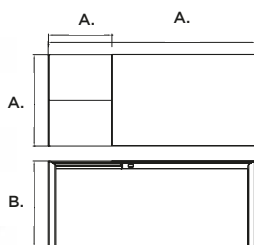

POINTBREAK

POINTBREAK

DESIGN:
PIERVITTORIO PREVEDELLO
LUCA DE CARLI

—
EXTENDING TABLE WITH AN ALU-
MINIUM FRAME, SATIN-FINISHED
GLASS TOP AND MDF EXTENSION.

POINTBREAK

POINTBREAK

A.
Top
800x1200mm + 600mm
900x1500mm + 600mm

B.
Height
750mm

TELAIO/Frame

TELAIO IN ALLUMINIO

Steel frame

AL01
Verniciato goffrato
bianco
White embossed
painted

AC02
Verniciato opaco sabbia
Matt sand painted

RIPIANO/Table top

RIPIANO IN VETRO