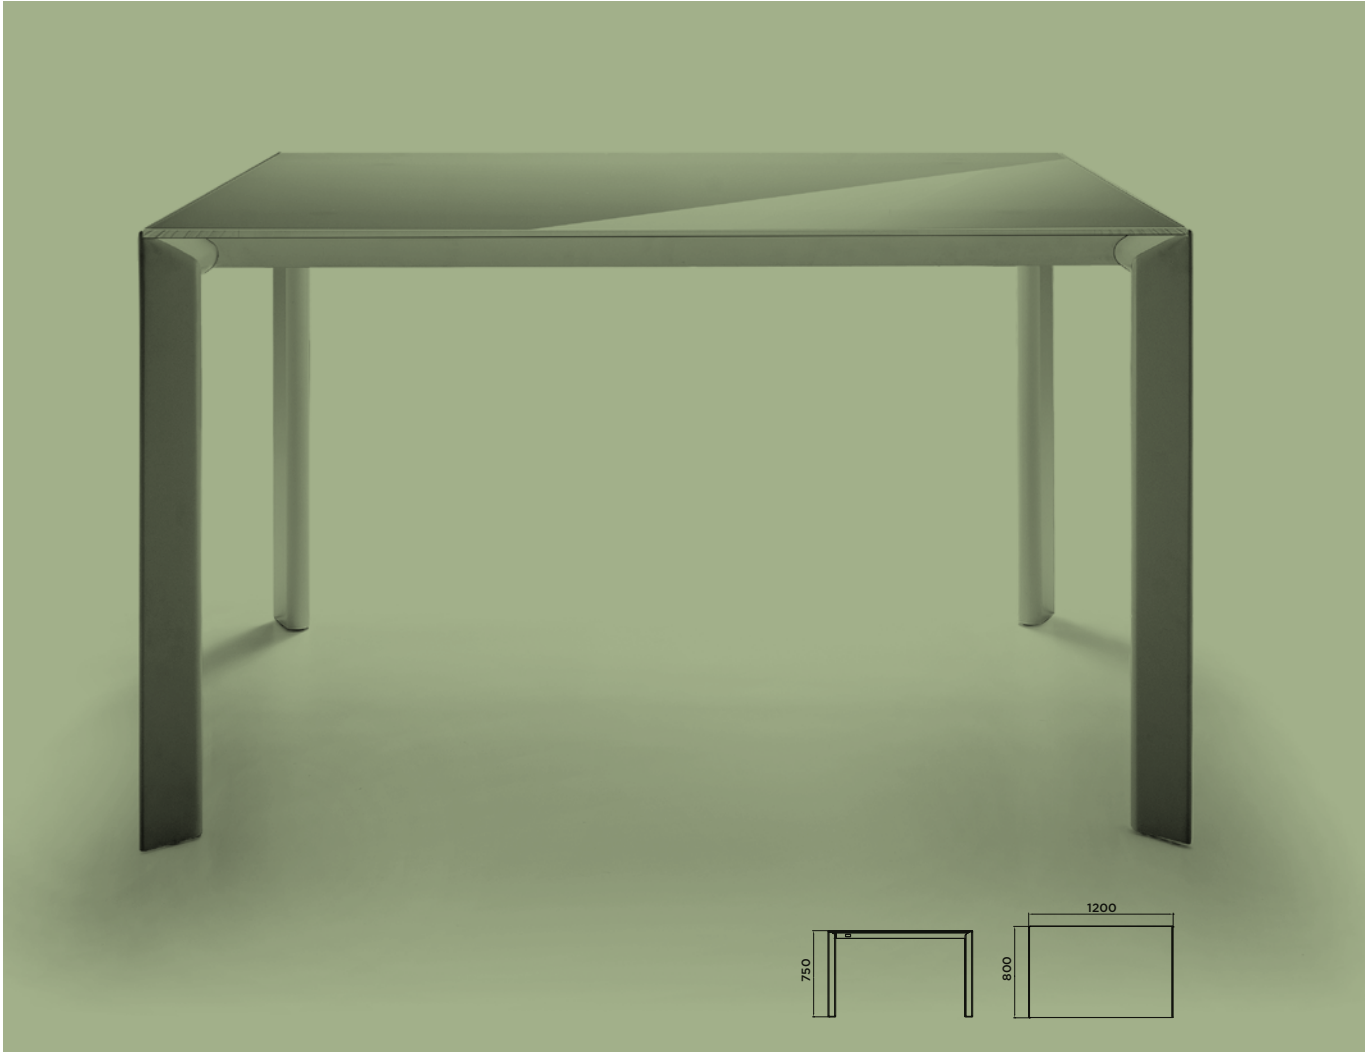

POINTBREAK

POINTBREAK

DESIGN:
PIERVITTORIO PREVEDELLO
LUCA DE CARLI

—
EXTENDING TABLE WITH AN ALU-
MINIUM FRAME, SATIN-FINISHED
GLASS TOP AND MDF EXTENSION.

POINTBREAK

POINTBREAK

A.
Top
800x1200mm + 600mm
900x1500mm + 600mm

B.
Height
750mm

TELAIO/Frame

TELAIO IN ALLUMINIO

Steel frame

AL01
Verniciato goffrato
bianco
White embossed
painted

AC02
Verniciato opaco sabbia
Matt sand painted

RIPIANO/Table top

RIPIANO IN VETRO

Glass table top

VE01
Satinato bianco
Satin-finish white

VE09
Satinato sabbia
Satin-finish sand

Bordo
Edge
10mm

PROLUNGA/Extension

TELAIO IN PRECOMPOSTO MDF

MDF Plywood frame

MDF03
Bianco
White