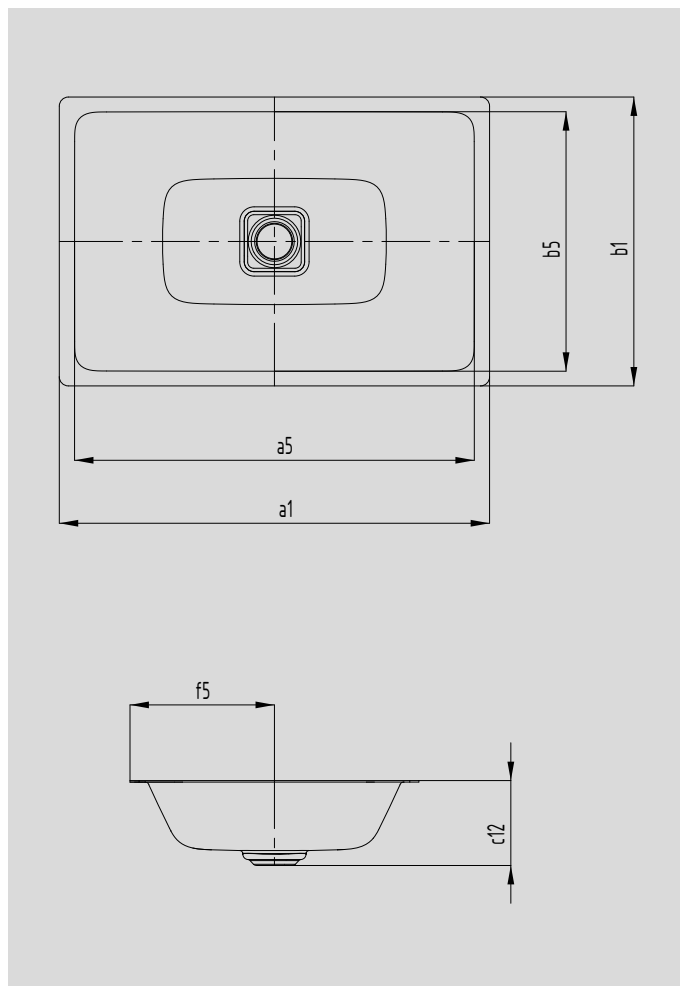

CONO UNDERCOUNTER WASHBASIN

- washbasin with premium character exudes elegance and harmony
- optimally integrated enamelled waste accentuates the underlying geometry of the washbasin
- perfectly complements the CONO range

Similar illustrations

Model No.		3078	3087	3088
External length	a1	470	569	869 mm
Internal length	a5	428	532	832 mm
External width	b1	381	382	382 mm
Internal width	b5	339,5	348	348 mm
Distance basin surface to bottom edge of waste hole	c12	112	112	112 mm
Distance outer edge to centre of waste hole	f5	191	191	191 mm
Weight of the enamelled washbasin in kg		5	8	11