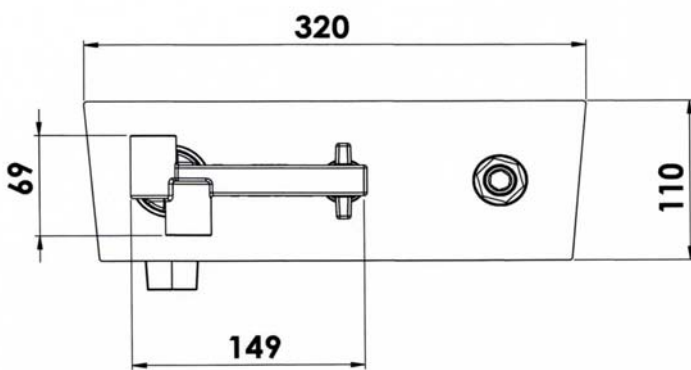

DANIEL

SCHEDA TECNICA TECHNICAL FEATURES

ART. COD.

DV 652

MATERIALI / MATERIALS

OTTONE CROMATO / CHROME PLATED BRASS

CROMATURA / CHROME PLATING

UNI EN 248