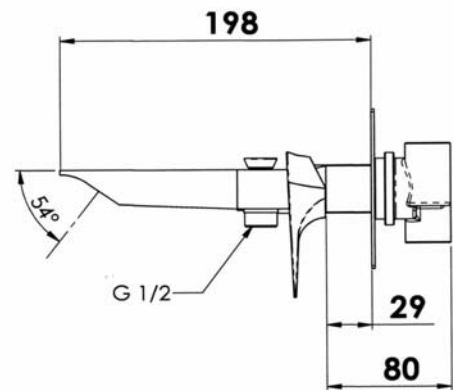

DANIEL

SCHEDA TECNICA TECHNICAL FEATURES

ART. COD.

DV 652

MATERIALI / MATERIALS

OTTONE CROMATO / CHROME PLATED BRASS

CROMATURA / CHROME PLATING

UNI EN 248