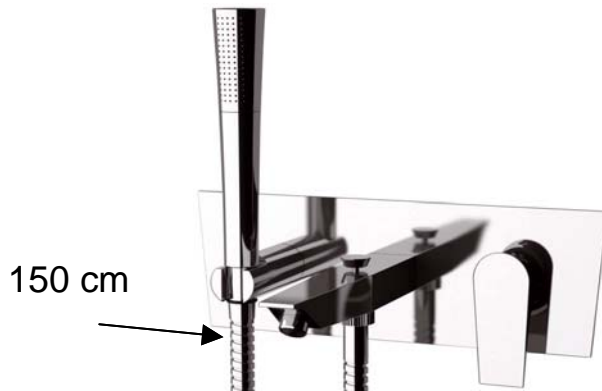

DANIEL

SCHEDA TECNICA TECHNICAL FEATURES

ART. COD.

DV 652

MATERIALI / MATERIALS

OTTONE CROMATO / CHROME PLATED BRASS

CROMATURA / CHROME PLATING

UNI EN 248