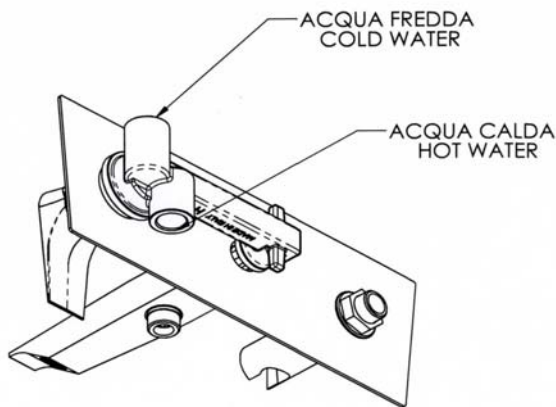

DANIEL

SCHEDA TECNICA TECHNICAL FEATURES

ART. COD.

DV 652

MATERIALI / MATERIALS

OTTONE CROMATO / CHROME PLATED BRASS

CROMATURA / CHROME PLATING

UNI EN 248