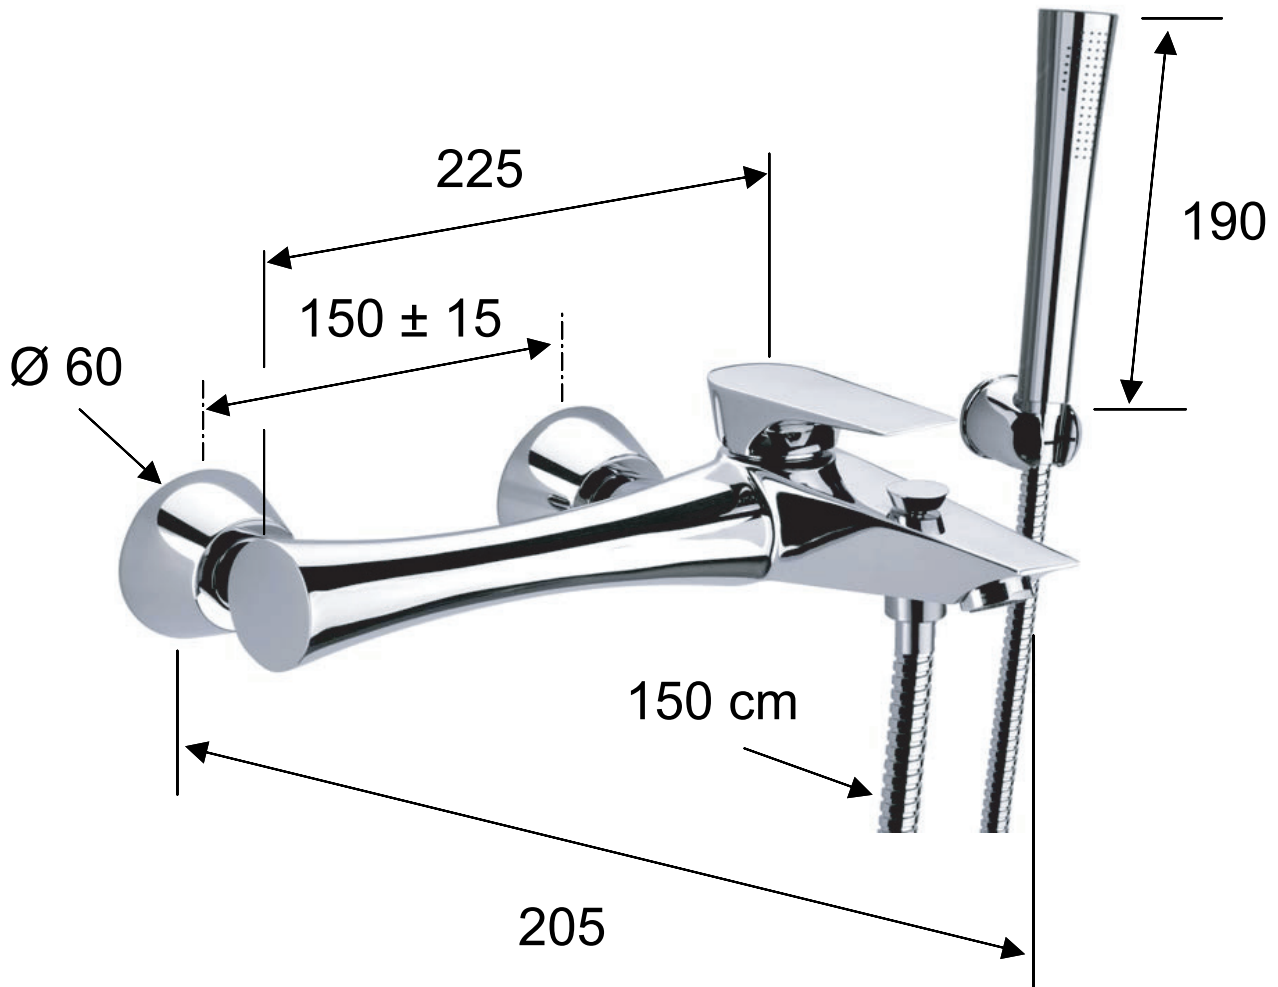

DANIEL

SCHEDA TECNICA TECHNICAL FEATURES

ART. COD.

DV 610

MATERIALI / MATERIALS

OTTONE CROMATO / CHROME PLATED BRASS

CROMATURA / CHROME PLATING

UNI EN 248