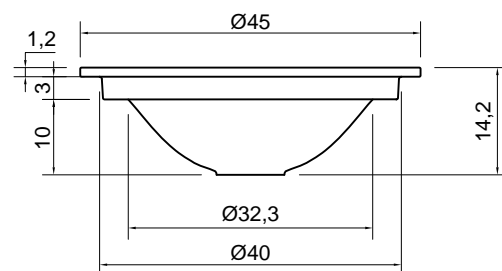

Material: Ceramilux

Overflow: NO

Gross weight: kg 7 ca.

Net weight: kg 5,5 ca.

Packing dimensions: cm 51 x 20 x 51

Description: Round Ceramilux sink which can be encased, flat edged or undermounted complete with drain pipe fitting and open plug.