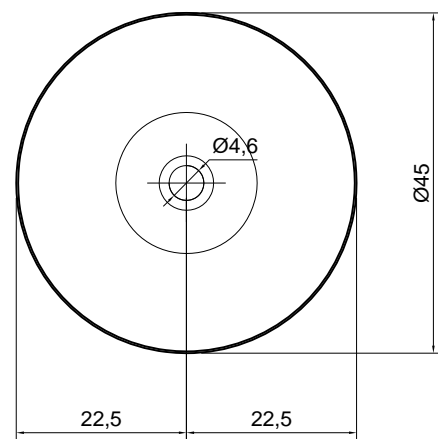

Material: Ceramilux

Overflow: NO

Gross weight: kg 7 ca.

Net weight: kg 5,5 ca.

Packing dimensions: cm 51 x 20 x 51

Description: Round Ceramilux sink which can be encased, flat edged or undermounted complete with drain pipe fitting and open plug.