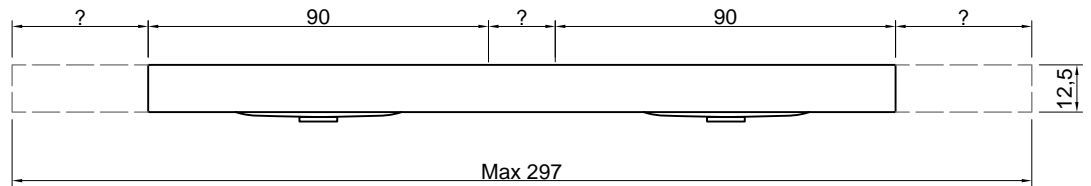

L (cm)	Peso lordo (kg) Gross weight (kg)	Peso netto (kg) Net weight (kg)	Dimensione imballo (cm) Packing dimensions (cm)		
			L	H	P
180	53	34	184	14	58
189	56	35,5	193	14	58
198	57	36,5	202	14	58
207	59	37,5	211	14	58
216	61	39	220	14	58
225	63	40	229	14	58
234	66	41,5	236	14	58
243	68	42,5	247	14	58
252	70	44	256	14	58
261	72	45	265	14	58
270	74	46,5	274	14	58
279	76	47,5	283	14	58
288	78	48,5	292	14	58
297	80	50	301	14	58