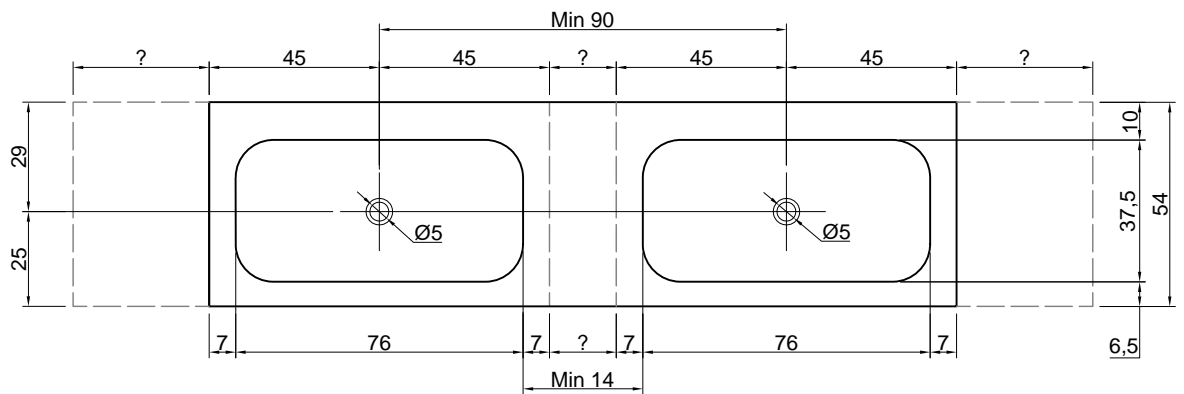

L (cm)	Peso lordo (kg) Gross weight (kg)	Peso netto (kg) Net weight (kg)	Dimensione imballo (cm) Packing dimensions (cm)		
			L	H	P
180	53	34	184	14	58
189	56	35,5	193	14	58
198	57	36,5	202	14	58
207	59	37,5	211	14	58
216	61	39	220	14	58
225	63	40	229	14	58
234	66	41,5	236	14	58
243	68	42,5	247	14	58
252	70	44	256	14	58
261	72	45	265	14	58
270	74	46,5	274	14	58
279	76	47,5	283	14	58
288	78	48,5	292	14	58
297	80	50	301	14	58