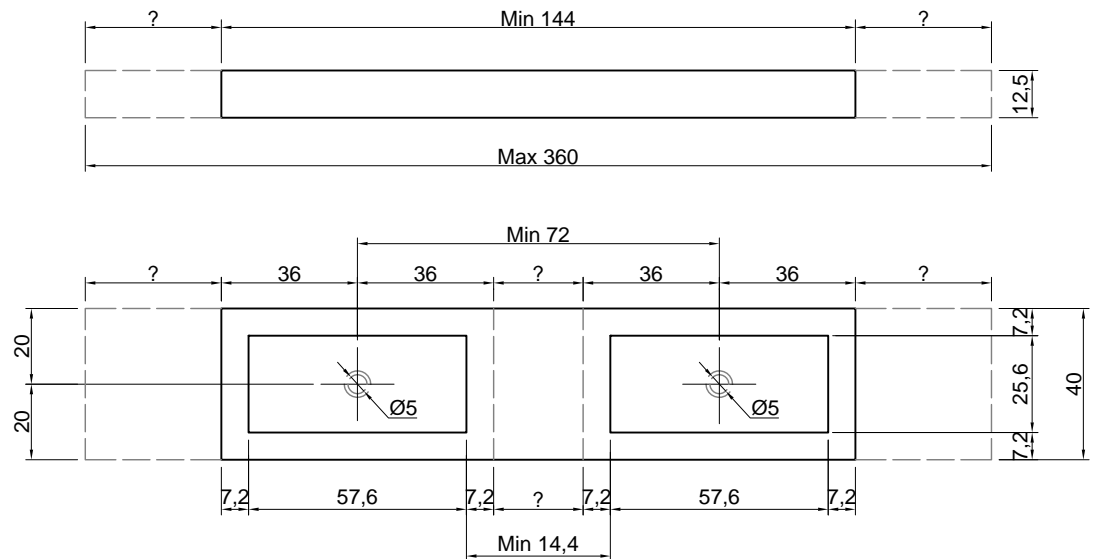

L (cm)	Peso lordo (kg) Gross weight (kg)	Peso netto (kg) Net weight (kg)	Dimensione imballo (cm) Packing dimensions (cm)		
			L	H	P
144	29	14	148	14	44
153	37	20	157	14	44
162	39	21	166	14	44
171	41	21,5	175	14	44
180	42	22	184	14	44
189	44	23	193	14	44
198	45	23,5	202	14	44
207	47	24	211	14	44
216	48	25	220	14	44
225	50	25,5	229	14	44
234	51	26	238	14	44
243	53	27	247	14	44
252	54	27,5	256	14	44
261	57	28,5	265	14	44
270	58	29	274	14	44
279	59	29,5	283	14	44
288	61	30,5	292	14	44
297	63	31	301	14	44
306	65	32	310	14	44
315	67	33,5	319	14	44
324	69	34,5	328	14	44
333	72	36	337	14	44
342	74	37	346	14	44
351	76	38,5	355	14	44
360	79	40	364	14	44