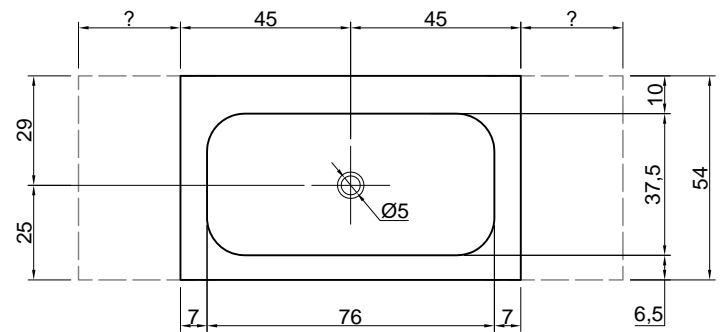

L (cm)	Peso lordo (kg) Gross weight (kg)	Peso netto (kg) Net weight (kg)	Dimensione imballo (cm) Packing dimensions (cm)		
			L	H	P
90	21	19	94	14	58
99	22	20	103	14	58
108	24	21,5	112	14	58
117	25	22,5	121	14	58
126	37	23,5	130	14	58
135	39	25	139	14	58
144	41	26	148	14	58
153	44	27,5	157	14	58
162	45	28,5	166	14	58
171	48	30	175	14	58
180	50	31	184	14	58
189	52	32,5	193	14	58
198	54	33,5	202	14	58
207	56	34,5	211	14	58
216	58	36	220	14	58
225	60	37	229	14	58
234	62	38,5	238	14	58
243	64	39,5	247	14	58
252	67	41	256	14	58
261	69	42	265	14	58
270	71	43,5	274	14	58
279	73	44,5	281	14	58
288	75	45,5	292	14	58
297	77	47	301	14	58