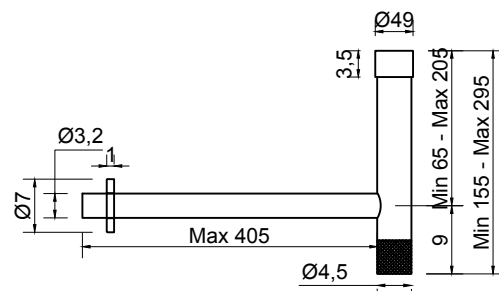

Materiale: Ottone

Finitura: Cromo Lucido.

Descrizione: Sifone in ottone completo di borchia in finitura cromo lucido, regolabile in altezza e in profondità.

Pulizia: Al fine di evitare depositi di calcare ed incrostazioni, si consiglia di lavare il prodotto con una soluzione di acqua tiepida ed aceto, oppure con sapone liquido diluito in acqua. Quindi asciugarli con un panno morbido. Sono assolutamente da evitare prodotti detergenti a base di cloro, come ad esempio la candeggina o prodotti analoghi normalmente in commercio, poiché possono produrre seri effetti di corrosione se non abbondantemente, rapidamente ed opportunamente risciacquati. Per maggiori dettagli consultare il manuale d'installazione.

Article: PLUS

Material: Brass

Finish: Polished Chrome.

Description: Siphon adjustable in height and depth, in polished chrome plated brass complete with polished chrome boss.

Cleaning: In order to avoid limestone deposits and encrustations, it is recommended to wash the product with a solution of warm water and vinegar, or with liquid soap diluted in water. Then dry with a soft cloth. The use of detergent products containing chlorine, such as bleach or similar products normally available on the market must be avoided because they can produce serious effects of corrosion if not abundantly, quickly and appropriately rinsed. For further details please reference our installation manuals.