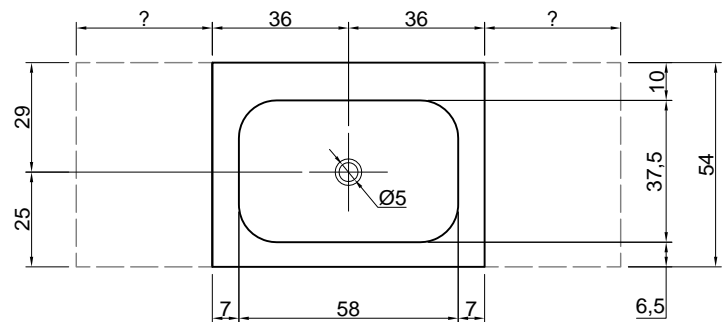

L (cm)	Peso lordo (kg) Gross weight (kg)	Peso netto (kg) Net weight (kg)	Dimensione imballo (cm) Packing dimensions (cm)		
			L	H	P
72	18	15,5	76	14	58
81	19	16,5	85	14	58
90	20	18	94	14	58
99	21	19	103	14	58
108	23	20,5	112	14	58
117	24	21,5	121	14	58
126	36	22,5	130	14	58
135	38	24	139	14	58
144	40	25	148	14	58
153	43	26,5	157	14	58
162	44	27,5	166	14	58
171	47	29	175	14	58
180	48	30	184	14	58
189	51	31,5	193	14	58
198	53	32,5	202	14	58
207	55	33,5	211	14	58
216	57	35	220	14	58
225	59	36	229	14	58
234	61	37,5	238	14	58
243	63	38,5	244	14	58
252	65	40	256	14	58
261	68	41	262	14	58
270	70	42,5	274	14	58
279	72	43,5	283	14	58
288	73	44,5	292	14	58
297	76	46	301	14	58