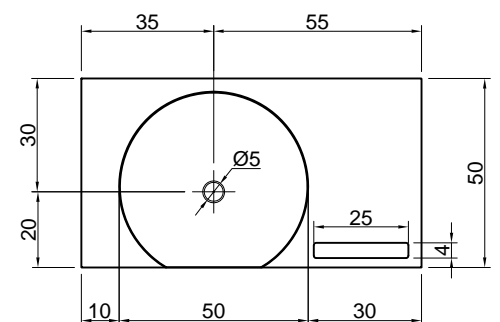

TALAMO

Articolo: TALAMO1
Materiale: Pietra Apicena
Troppopieno: NO
Peso lordo: kg 275 ca.
Peso netto: kg 250 ca.
Dimensione imballo: cm 100 x 60 x 95

Descrizione: Lavabo da terra in pietra con scarico a pavimento, completo di piletta con scarico libero, sifone e tubo flessibile.

Article: TALAMO
Material: Pietra Apicena
Overflow: NO
Gross weight: kg 275 ca.
Net weight: kg 250 ca.
Packing dimensions: cm 100 x 60 x 95

Description: Freestanding stone sink complete with drain pipe fitting and open plug, trap and flexible hose.