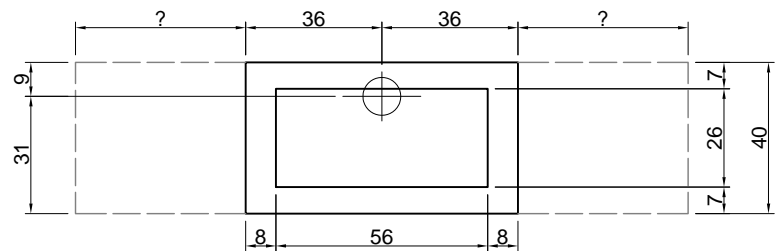

L (cm)	Peso lordo (kg) Gross weight (kg)	Peso netto (kg) Net weight (kg)	Dimensione imballo (cm) / Packing dimensions (cm)		
			L	H	P
72	19	17	76	14	44
81	20	18	85	14,1	44
90	21	19	94	14,2	44
99	22	20	103	14,3	44
108	23	21	112	14,4	44
117	24	21,5	121	14,5	44
126	36	22,5	130	14,6	44
135	37	23,5	139	14,7	44
144	39	24,5	148	14,8	44
153	42	25,5	157	14,9	44
162	43	26,5	166	15	44
171	45	27,5	175	15,1	44
180	47	28,5	184	15,2	44
189	49	29,5	193	15,3	44
198	51	30,5	202	15,4	44
207	53	31,5	211	15,5	44
216	54	32,5	220	15,6	44
225	56	33,5	229	15,7	44
234	58	34,5	238	15,8	44
243	59	35	247	15,9	44
252	61	36	256	16	44
261	63	37	265	16,1	44
270	65	38	274	16,2	44
279	67	39	283	16,3	44
288	68	40	292	16,4	44
297	71	41	301	16,5	44