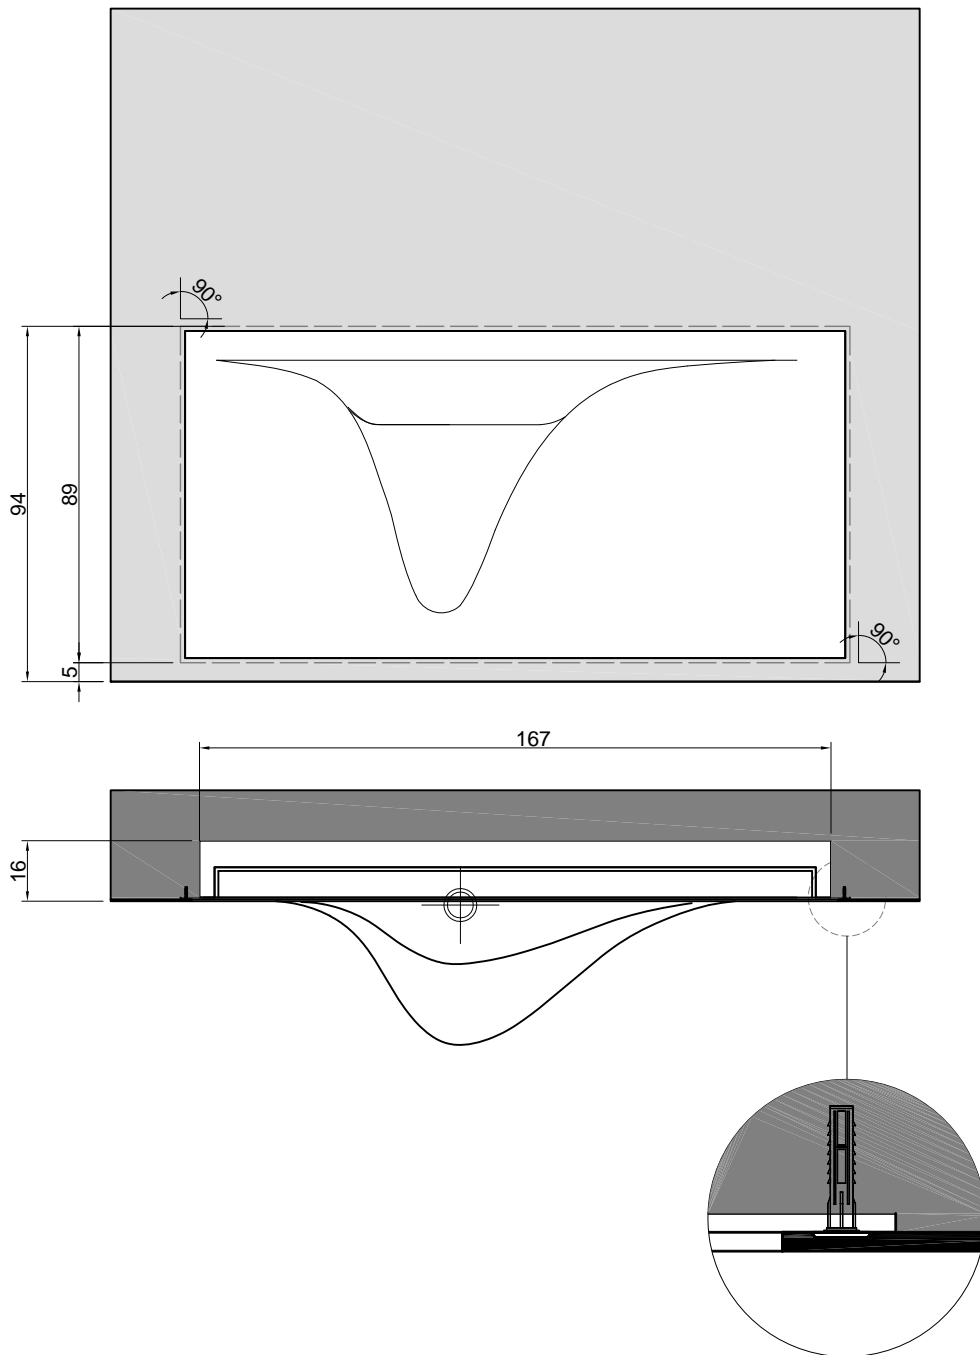

SILENZIO - Schema d' installazione / Installation layout