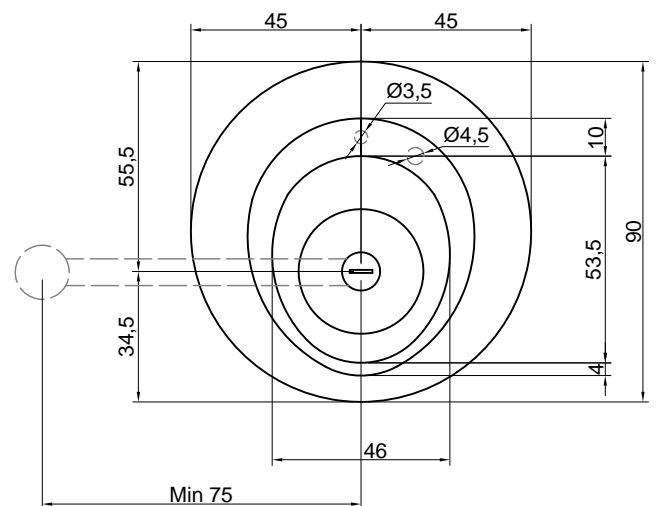

OPIUM

Articolo: OPIUM
Materiale: Pietra Luna
Troppopieno: NO
Peso lordo: kg 880 ca.
Peso netto: kg 780 ca.
Dimensione imballo: cm 103 x 104 x 103

Descrizione: Lavabo da terra in pietra con scarico a pavimento, completo di piletta con scarico libero, sifone e tubo flessibile.
N.B. si consiglia di effettuare un pozzetto ispezionabile esterno al perimetro della vasca, il più vicino possibile alla colonna di scarico.

Article: OPIUM
Material: Pietra Luna
Overflow: NO
Gross weight: kg 880 ca.
Net weight: kg 780 ca.
Packing dimensions: cm 103 x 104 x 103

Description: Freestanding stone sink complete with drain pipe fitting and open plug, trap and flexible hose.
P.S. we advise an exterior inspection window close to the border of the tub and near the drain pipe.