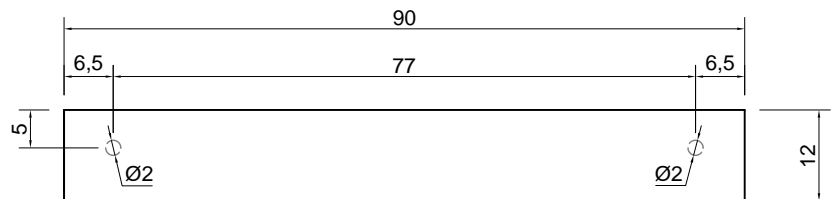

GRAFFIO

Articolo: GRAFFIO90
Materiale: Ceramilux
Troppopieno: NO
Peso lordo: kg 18 ca.
Peso netto: kg 16,5 ca.
Dimensione imballo: cm 97 x 57 x 18

Descrizione: Lavabo rettangolare sopra piano o da parete in Ceramilux con ripiano, completo di piletta con scarico libero e raccordo per sifone.

Article: GRAFFIO90
Material: Ceramilux
Overflow: NO
Gross weight: kg 18 ca.
Net weight: kg 16,5 ca.
Packing dimensions: cm 97 x 57 x 18

Description: Rectangular top mount or wall mount Ceramilux sink with shelf, complete with open drain and drain pipe fitting.