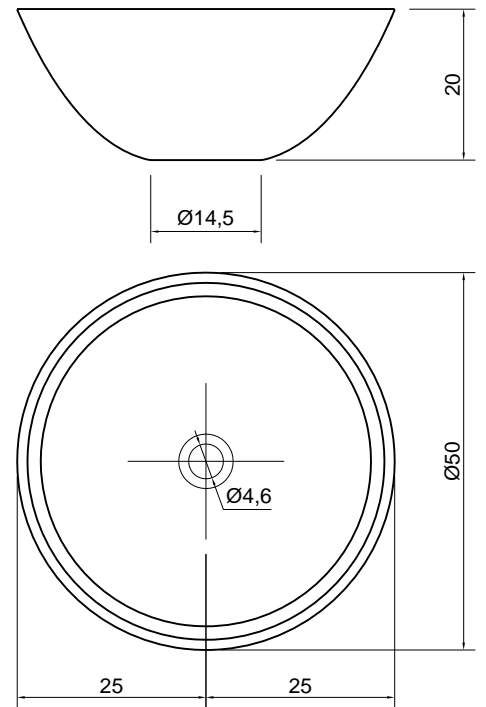

Article: SERVOTONDO

Material: Ceramilux

Overflow: NO

Gross weight: kg 10 ca.

Net weight: kg 8,5 ca.

Packing dimensions: cm 56 x 26 x 56

Description: Round top mount Ceramilux sink complete with drain pipe fitting and open plug.