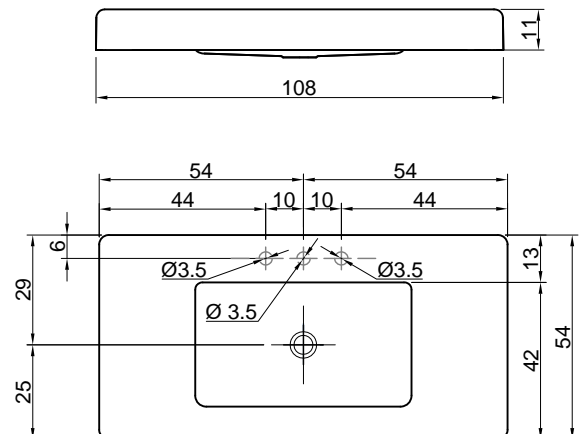

Article: ARMONIA1108

Material: Ceramilux

Overflow: NO

Gross weight: kg 29 ca.

Net weight: kg 27 ca.

Packing dimensions: cm 118 x 24 x 60

Description: Top with integrated sink in glossy or matt Ceramilux 110 mm thick, complete with open plug and drain pipe fitting compatible only with console Art. ARMONIA108.