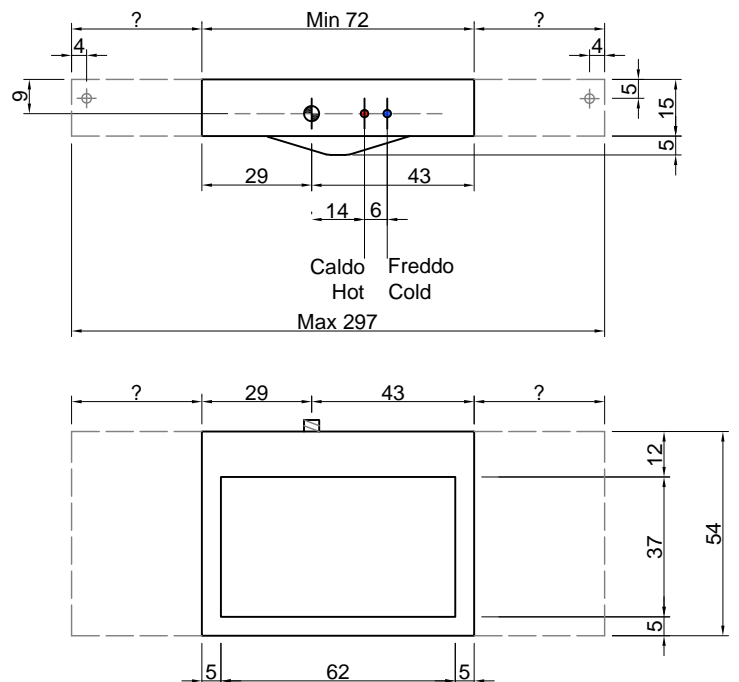

L (cm)	Peso lordo (kg) Gross weight (kg)	Peso netto (kg) Net weight (kg)	Dimensione imballo (cm) / Packing dimensions (cm)		
			L	H	P
72	20	19	77,5	19	58
81	24	21,3	85	19	58
90	25	22,5	94	19	58
99	26	23,7	103	19	58
108	28	24,9	112	19	58
117	29	26,1	121	19	58
126	41	27,3	130	19	58
135	44	28,5	139	19	58
144	46	29,7	148	19	58
153	48	30,9	157	19	58
162	50	32,1	166	19	58
171	52	33,3	175	19	58
180	55	34,5	184	19	58
189	57	35,7	193	19	58
198	59	36,9	202	19	58
207	61	38,1	211	19	58
216	64	39,3	220	19	58
225	66	40,5	229	19	58
234	68	41,7	238	19	58
243	70	42,9	247	19	58
252	72	44,1	256	19	58
261	75	45,3	265	19	58
270	77	46,5	274	19	58
279	79	47,7	283	19	58
288	81	48,9	292	19	58
297	83	50,1	301	19	58

Da installare solo se l'impianto idraulico è stato eseguito come da nostro schema allegato
To be installed only if plumbing is done as per our instructions attached