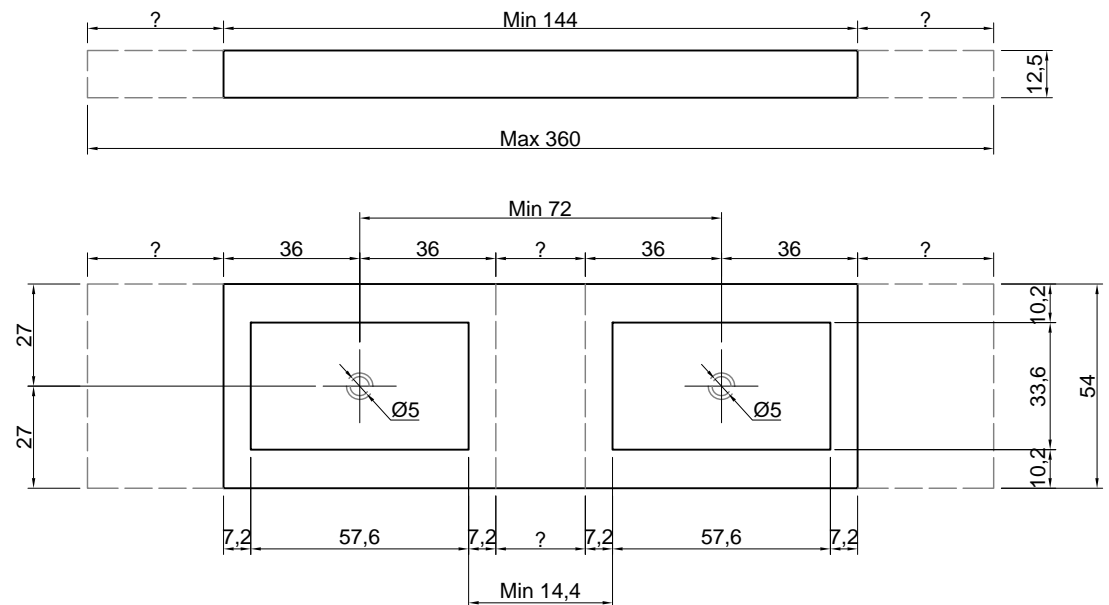

L (cm)	Peso lordo (kg) Gross weight (kg)	Peso netto (kg) Net weight (kg)	Dimensione imballo (cm) Packing dimensions (cm)		
			L	H	P
144	32	16,5	148	14	58
153	43	24,5	157	14	58
162	44	25	166	14	58
171	46	26	175	14	58
180	48	27	184	14	58
189	49	27,5	193	14	58
198	51	28,5	202	14	58
207	53	29,5	211	14	58
216	55	30,5	220	14	58
225	57	31	229	14	58
234	58	32	238	14	58
243	61	33	247	14	58
252	62	33,5	256	14	58
261	64	34,5	265	14	58
270	66	35,5	274	14	58
279	67	36	283	14	58
288	69	37	292	14	58
297	71	38	301	14	58
306	74	39,5	310	14	58
315	76	41	319	14	58
324	79	42,5	328	14	58
333	81	44	337	14	58
342	84	45,5	346	14	58
351	86	47	355	14	58
360	89	48,5	364	14	58