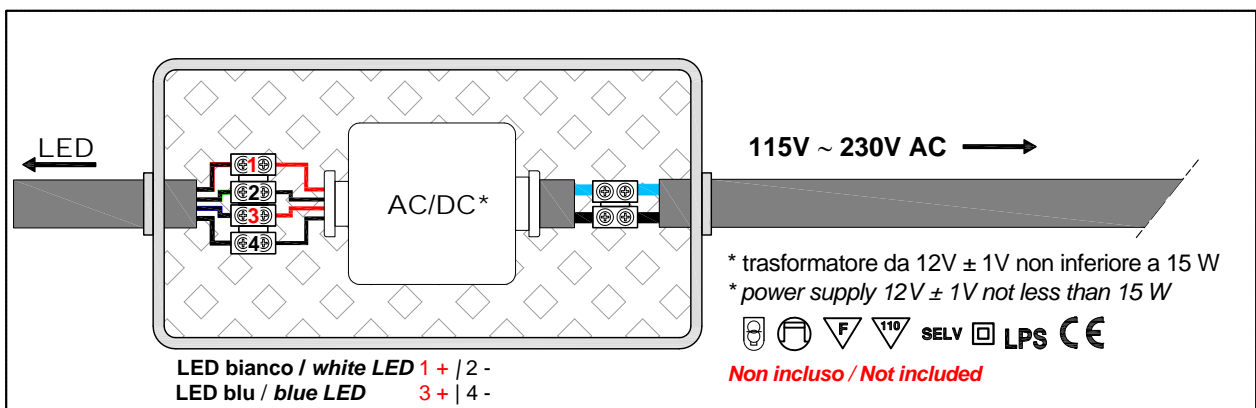

SILENZIO - Schema elettrico - electrical diagram