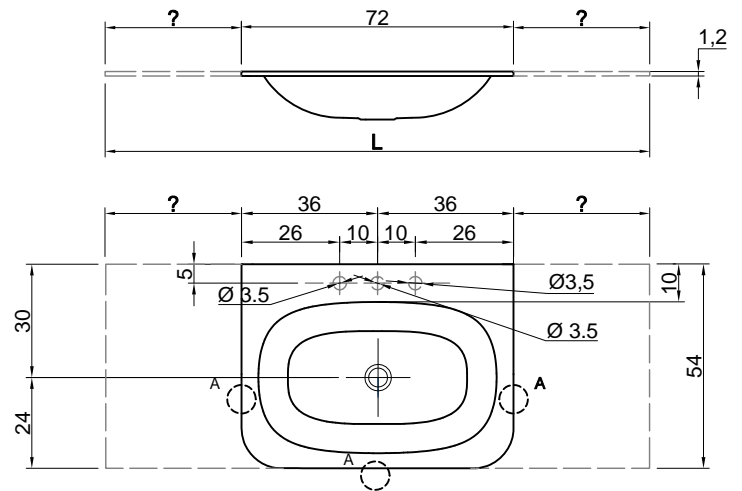

Material: Cristallo

Overflow: NO

Description: Glass top with integrated oval sink with polished or bevelled edge complete with drain and open plug and drain pipe fitting.

L (cm)	Peso lordo (kg) Gross weight (kg)	Peso netto (kg) Net weight (kg)	Dimensione imballo (cm) Packing dimensions (cm)		
			L	H	P
90	18	16	96	20	60
108	21	19	114	20	60
117	22	20	123	20	60
126	35	22	132	20	60
135	37	24	141	20	60
144	40	25	150	20	60
153	43	27	159	20	60