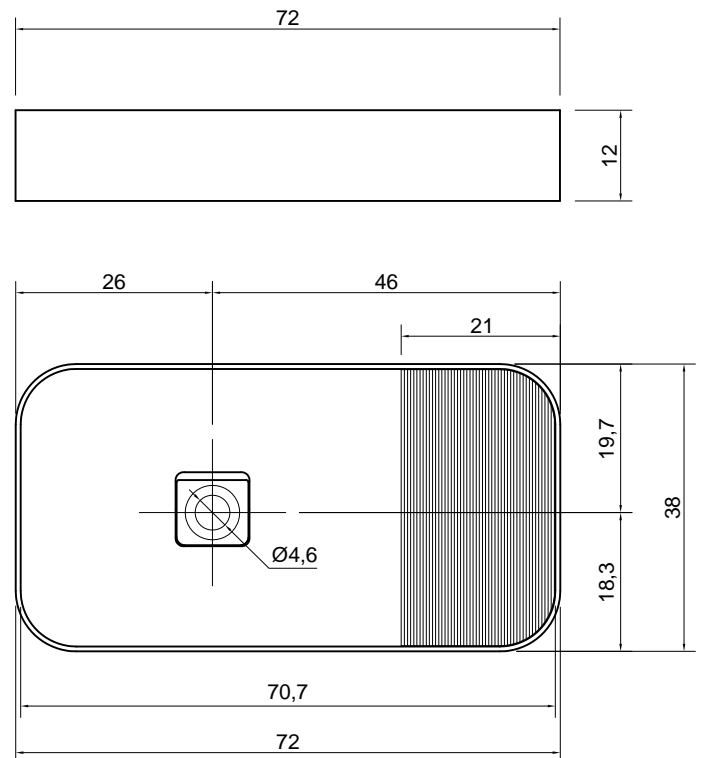

GRAFFIO

Articolo: GRAFFIO38
Materiale: Ceramilux
Troppopieno: NO
Peso lordo: kg 11 ca.
Peso netto: kg 10 ca.
Dimensione imballo: cm 79 x 45 x 18

Descrizione: Lavabo rettangolare sopra piano in Ceramilux con ripiano, completo di piletta con scarico libero e raccordo per sifone.

Article: GRAFFIO38
Material: Ceramilux
Overflow: NO
Gross weight: kg 11 ca.
Net weight: kg 10 ca.
Packing dimensions: cm 79 x 45 x 18

Description: Rectangular top mount Ceramilux sink with shelf, complete with open drain and drain pipe fitting.