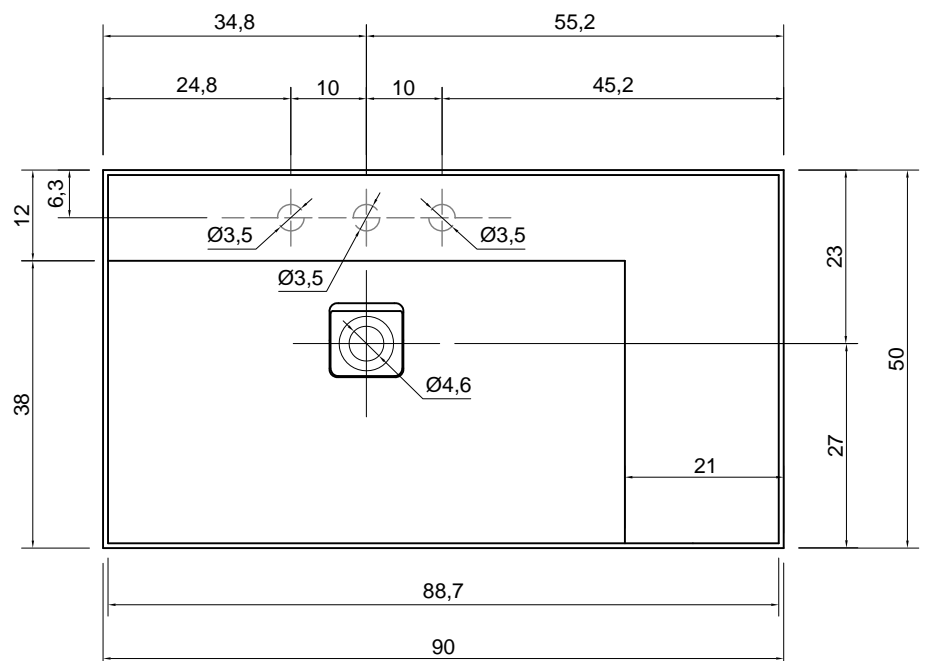

GRAFFIO

Articolo: GRAFFIO90
Materiale: Ceramilux
Troppopieno: NO
Peso lordo: kg 18 ca.
Peso netto: kg 16,5 ca.
Dimensione imballo: cm 97 x 57 x 18

Descrizione: Lavabo rettangolare sopra piano o da parete in Ceramilux con ripiano, completo di piletta con scarico libero e raccordo per sifone.

Article: GRAFFIO90
Material: Ceramilux
Overflow: NO
Gross weight: kg 18 ca.
Net weight: kg 16,5 ca.
Packing dimensions: cm 97 x 57 x 18

Description: Rectangular top mount or wall mount Ceramilux sink with shelf, complete with open drain and drain pipe fitting.