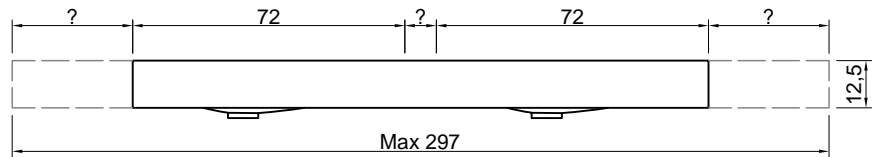

L (cm)	Peso lordo (kg) Gross weight (kg)	Peso netto (kg) Net weight (kg)	Dimensione imballo (cm) Packing dimensions (cm)		
			L	H	P
144	43	23,5	148	14	58
153	46	25	157	14	58
162	48	26	166	14	58
171	51	27,5	175	14	58
180	53	28,5	184	14	58
189	55	29,5	193	14	58
198	57	31	202	14	58
207	60	32	211	14	58
216	62	33,5	220	14	58
225	64	34,5	229	14	58
234	67	36	238	14	58
243	69	37	247	14	58
252	72	38,5	256	14	58
261	74	39,5	265	14	58
270	76	40,5	274	14	58
279	79	42	283	14	58
288	80	43	292	14	58
297	83	44,5	301	14	58