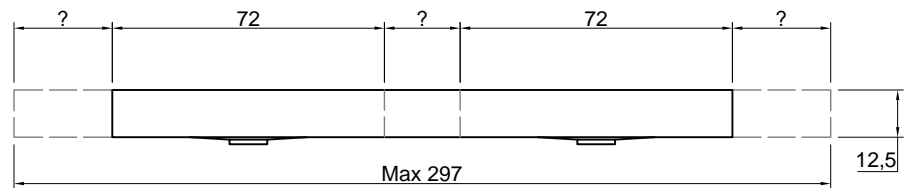

L (cm)	Peso lordo (kg) Gross weight (kg)	Peso netto (kg) Net weight (kg)	Dimensione imballo (cm) Packing dimensions (cm)		
			L	H	P
144	37	22	148	14	58
153	39	23	157	14	58
162	41	24	166	14	58
171	43	25	175	14	58
180	44	26	184	14	58
189	46	27	193	14	58
198	48	28	202	14	58
207	50	29	211	14	58
216	51	30	220	14	58
225	54	31	229	14	58
234	56	32	238	14	58
243	58	33	247	14	58
252	60	34	256	14	58
261	63	35	265	14	58
270	66	36	274	14	58
279	68	37	283	14	58
288	69	38	292	14	58
297	71	39	301	14	58