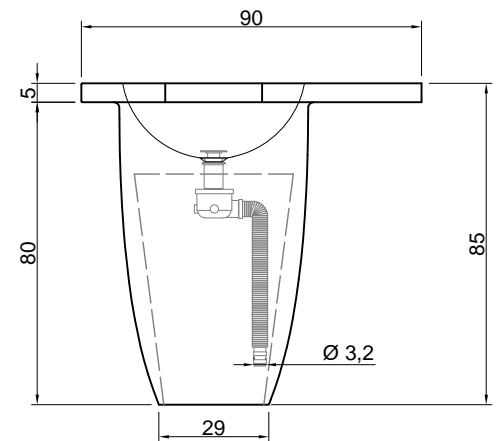

TALAMO

Articolo: TALAMO1
Materiale: Pietra Apicena
Troppopieno: NO
Peso lordo: kg 275 ca.
Peso netto: kg 250 ca.
Dimensione imballo: cm 100 x 60 x 95

Descrizione: Lavabo da terra in pietra con scarico a pavimento, completo di piletta con scarico libero, sifone e tubo flessibile.

Article: TALAMO
Material: Pietra Apicena
Overflow: NO
Gross weight: kg 275 ca.
Net weight: kg 250 ca.
Packing dimensions: cm 100 x 60 x 95

Description: Freestanding stone sink complete with drain pipe fitting and open plug, trap and flexible hose.