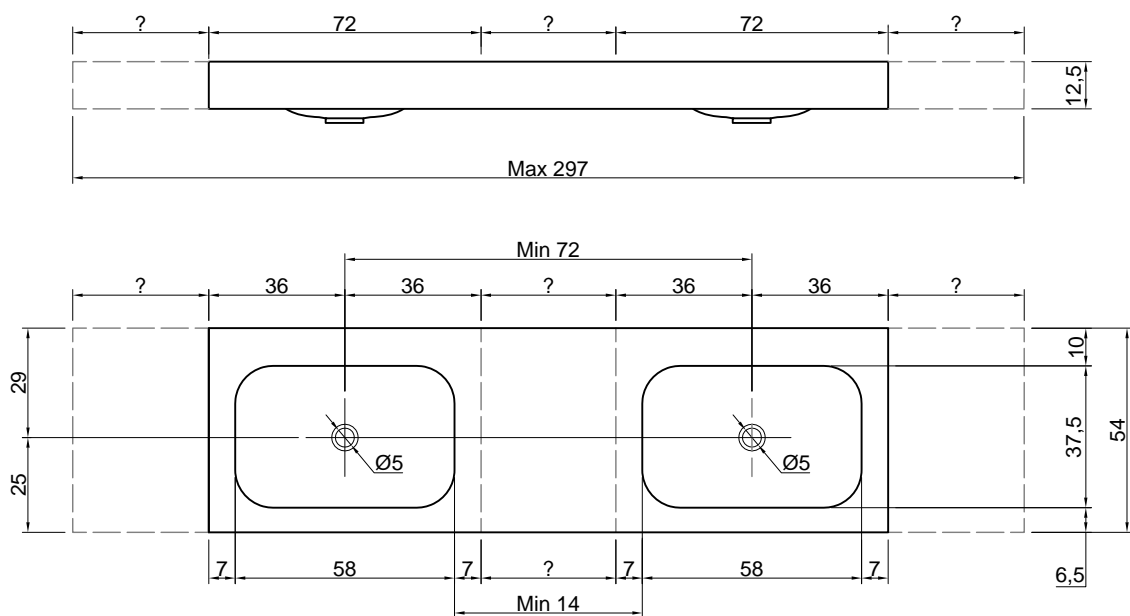

L (cm)	Peso lordo (kg) Gross weight (kg)	Peso netto (kg) Net weight (kg)	Dimensione imballo (cm) Packing dimensions (cm)		
			L	H	P
144	42	27	148	14	58
153	45	28,5	157	14	58
162	46	29,5	166	14	58
171	49	31	175	14	58
180	51	32	184	14	58
189	53	33,5	193	14	58
198	55	34,5	202	14	58
207	57	35,5	211	14	58
216	59	37	220	14	58
225	61	38	229	14	58
234	63	39,5	238	14	58
243	66	40,5	247	14	58
252	68	42	256	14	58
261	70	43	265	14	58
270	72	44,5	274	14	58
279	74	45,5	283	14	58
288	76	46,5	292	14	58
297	78	48	301	14	58