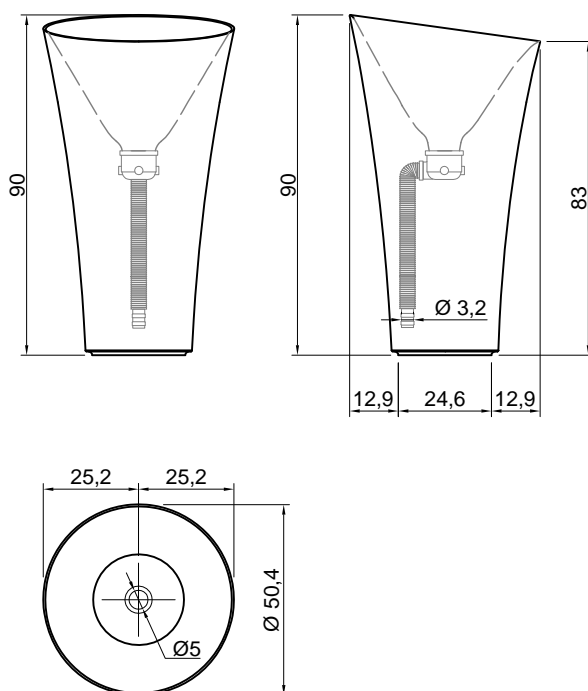

TUBA

Articolo: TUBA3
Materiale: CRISTALPLANT® biobased
Troppopieno: NO
Peso lordo: kg 36 ca.
Peso netto: kg 33 ca.
Dimensione imballo: cm 54 x 98 x 54

Descrizione: Lavabo da terra in Cristalplant con scarico a pavimento, completo di piletta con scarico libero, sifone e tubo flessibile.

Article: TUBA3
Material: CRISTALPLANT® biobased
Overflow: NO
Gross weight: kg 36 ca.
Net weight: kg 33 ca.
Packing dimensions: cm 54 x 98 x 54

Description: Cristalplant freestanding sink, complete with drain pipe fitting and open plug, trap and flexible hose.