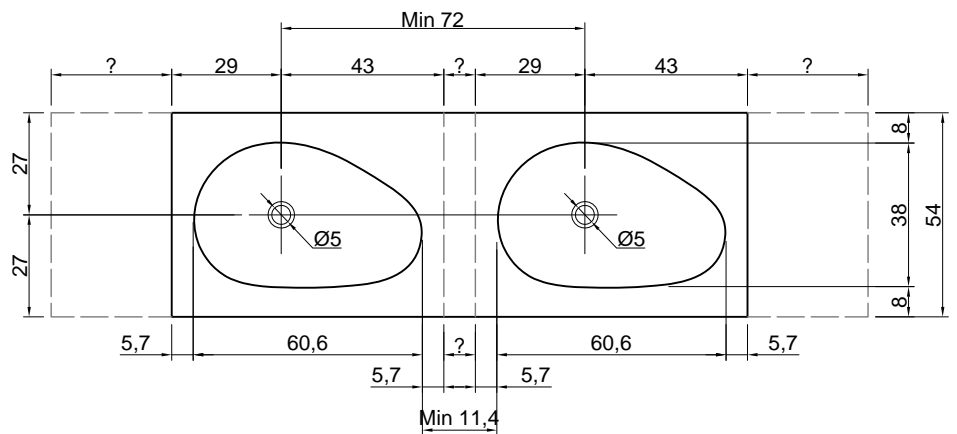

L (cm)	Peso lordo (kg) Gross weight (kg)	Peso netto (kg) Net weight (kg)	Dimensione imballo (cm) Packing dimensions (cm)		
			L	H	P
144	43	23,5	148	14	58
153	46	25	157	14	58
162	48	26	166	14	58
171	51	27,5	175	14	58
180	53	28,5	184	14	58
189	55	29,5	193	14	58
198	57	31	202	14	58
207	60	32	211	14	58
216	62	33,5	220	14	58
225	64	34,5	229	14	58
234	67	36	238	14	58
243	69	37	247	14	58
252	72	38,5	256	14	58
261	74	39,5	265	14	58
270	76	40,5	274	14	58
279	79	42	283	14	58
288	80	43	292	14	58
297	83	44,5	301	14	58