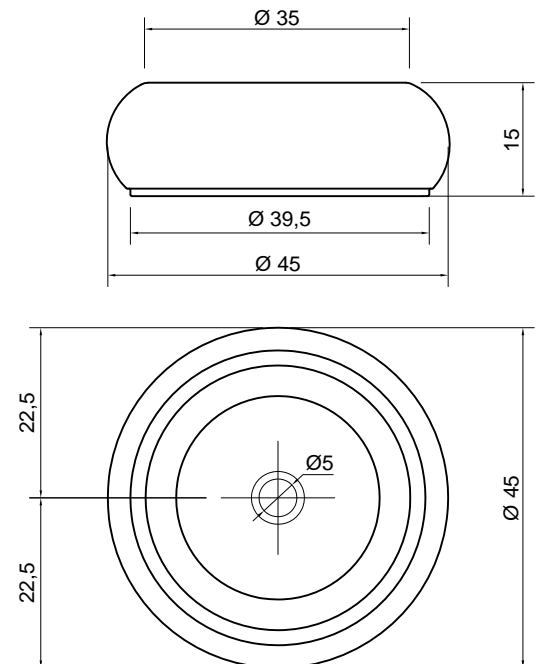

BULL

Articolo: BULL
Materiale: Pietra Sinai
Troppopieno: NO
Peso lordo: kg 41 ca.
Peso netto: kg 35 ca.
Dimensione imballo: cm 53 x 53 x 26

Descrizione: Lavabo tondo sopra piano in pietra, completo di piletta con scarico libero e raccordo per sifone.

Article: BULL
Material: Pietra Sinai
Overflow: NO
Gross weight: kg 41 ca.
Net weight: kg 35 ca.
Packing dimensions: cm 53 x 53 x 26

Description: Round top mount stone sink complete with drain pipe fitting and open plug.