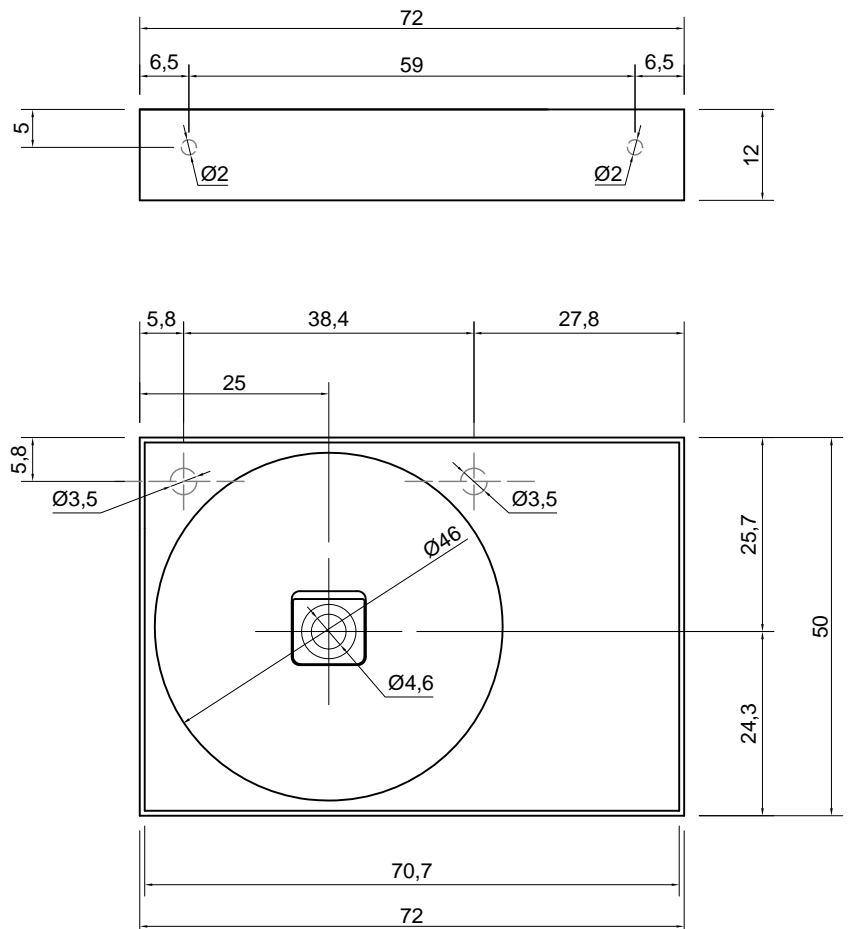

GRAFFIO

Articolo: GRAFFIO72
Materiale: Ceramilux
Troppopieno: NO
Peso lordo: kg 16,3 ca.
Peso netto: kg 15 ca.
Dimensione imballo: cm 79 x 57 x 18

Descrizione: Lavabo rettangolare sopra piano o da parete in Ceramilux con ripiano, completo di piletta con scarico libero e raccordo per sifone.

Article: GRAFFIO72
Material: Ceramilux
Overflow: NO
Gross weight: kg 16,3 ca.
Net weight: kg 15 ca.
Packing dimensions: cm 79 x 57 x 18

Description: Rectangular top mount or wall mount Ceramilux sink with shelf, complete with open drain and drain pipe fitting.