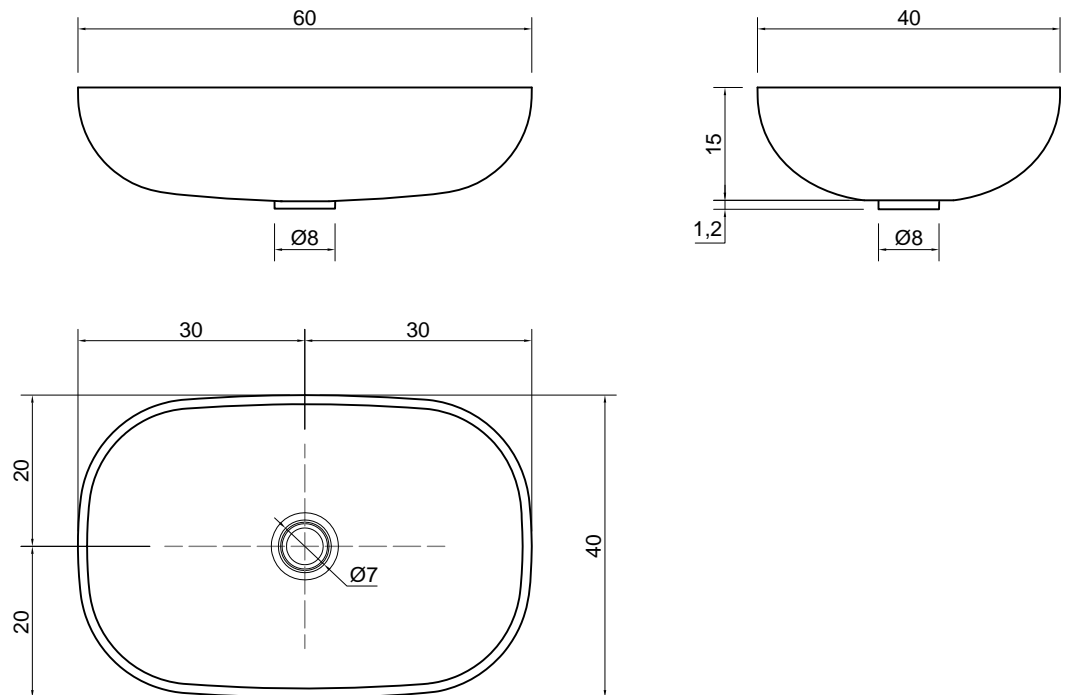

COVO

Articolo: COVO15
Materiale: Corian
Troppopieno: NO
Peso lordo: kg 8,5 ca.
Peso netto: kg 6 ca.
Dimensione imballo: cm 79 x 25 x 58

Descrizione: Lavabo rettangolare sopraiano in Corian completo di piletta con scarico libero e raccordo per sifone.

Article: COVO15
Material: Corian
Overflow: NO
Gross weight: kg 8,5 ca.
Net weight: kg 6 ca.
Packing dimensions: cm 79 x 25 x 58

Description: Rectangular top mount Corian sink complete with drain pipe fitting and plug.