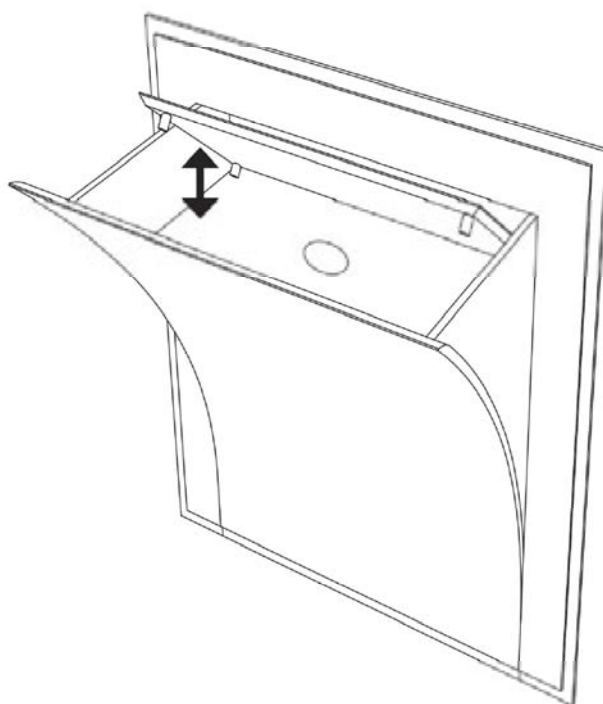

STRAPPO - Pulizia - ispezione sifone / Cleaning - inspection siphon

ITALIANO - ENGLISH - GERMAN - FRENCH - SPANISH - RUSSIAN