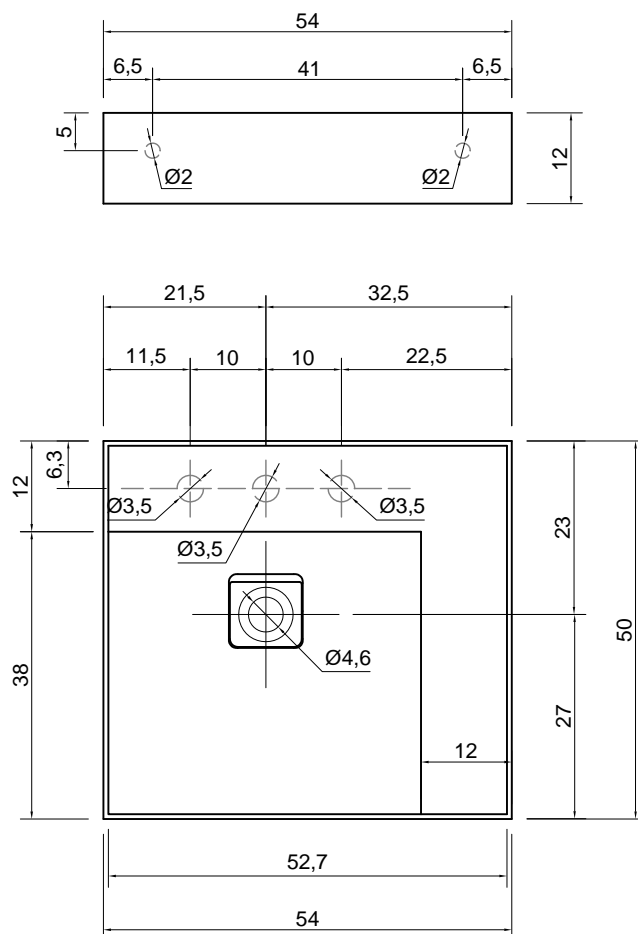

Article: GRAFFIO54

Material: Ceramilux

Overflow: NO

Gross weight: kg 11,7 ca.

Net weight: kg 10,5 ca.

Packing dimensions: cm 61 x 57 x 18

Description: Rectangular top mount or wall mount Ceramilux sink with shelf, complete with open drain and drain pipe fitting.