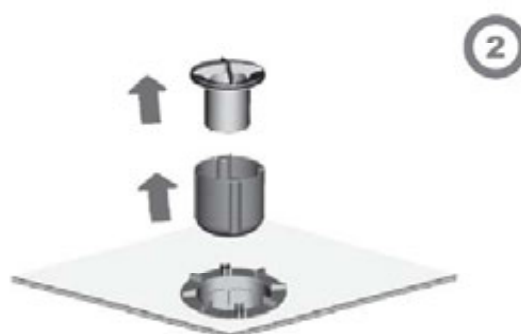

STRAPPO - Pulizia - ispezione sifone / Cleaning - inspection siphon

ITALIANO - ENGLISH - GERMAN - FRENCH - SPANISH - RUSSIAN