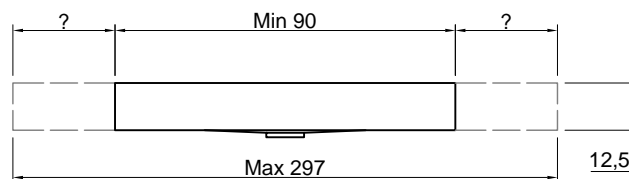

L (cm)	Peso lordo (kg) Gross weight (kg)	Peso netto (kg) Net weight (kg)	Dimensione imballo (cm) Packing dimensions (cm)		
			L	H	P
90	15	13	94	14	58
99	15	14	103	14	58
108	16	15	112	14	58
117	17	16	121	14	58
126	29	17	130	14	58
126	29	17	130	14	58
135	30	18	139	14	58
144	33	19	148	14	58
153	35	20	157	14	58
162	37	21	166	14	58
171	39	22	175	14	58
180	40	23	184	14	58
189	42	24	193	14	58
198	45	25	202	14	58
207	47	26	211	14	58
216	48	27	220	14	58
225	50	28	229	14	58
234	52	29	238	14	58
243	54	30	247	14	58
252	56	31	256	14	58
261	58	32	265	14	58
270	60	33	274	14	58
279	63	34	283	14	58
288	65	35	292	14	58
297	68	36	301	14	58