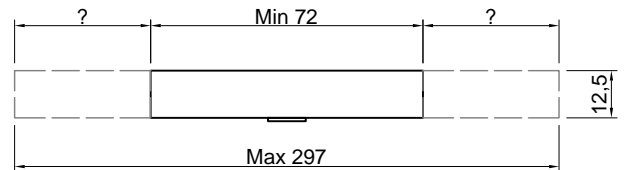

L (cm)	Peso lordo (kg) Gross weight (kg)	Peso netto (kg) Net weight (kg)	Dimensione imballo (cm) / Packing dimensions (cm)		
			L	H	P
72	19	17	76	14	44
81	20	18	85	14,1	44
90	21	19	94	14,2	44
99	22	20	103	14,3	44
108	23	21	112	14,4	44
117	24	21,5	121	14,5	44
126	36	22,5	130	14,6	44
135	37	23,5	139	14,7	44
144	39	24,5	148	14,8	44
153	42	25,5	157	14,9	44
162	43	26,5	166	15	44
171	45	27,5	175	15,1	44
180	47	28,5	184	15,2	44
189	49	29,5	193	15,3	44
198	51	30,5	202	15,4	44
207	53	31,5	211	15,5	44
216	54	32,5	220	15,6	44
225	56	33,5	229	15,7	44
234	58	34,5	238	15,8	44
243	59	35	247	15,9	44
252	61	36	256	16	44
261	63	37	265	16,1	44
270	65	38	274	16,2	44
279	67	39	283	16,3	44
288	68	40	292	16,4	44
297	71	41	301	16,5	44