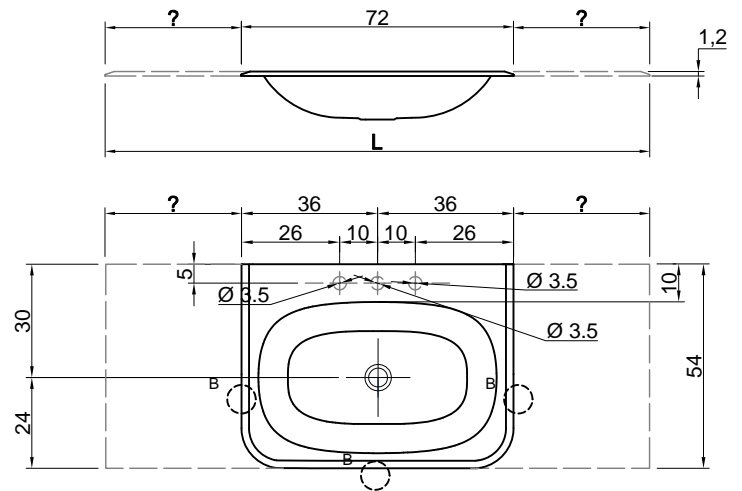

Article: TEMPO2472

Material: Cristallo

Overflow: NO

Description: Glass top with integrated oval sink with polished or bevelled edge complete with drain and open plug and drain pipe fitting.

L (cm)	Peso lordo (kg) Gross weight (kg)	Peso netto (kg) Net weight (kg)	Dimensione imballo (cm) / Packing dimensions (cm)		
			L	H	P
90	18	16	96	20	60
108	21	19	114	20	60
117	22	20	123	20	60
126	35	22	132	20	60
135	37	24	141	20	60
144	40	25	150	20	60
153	43	27	159	20	60