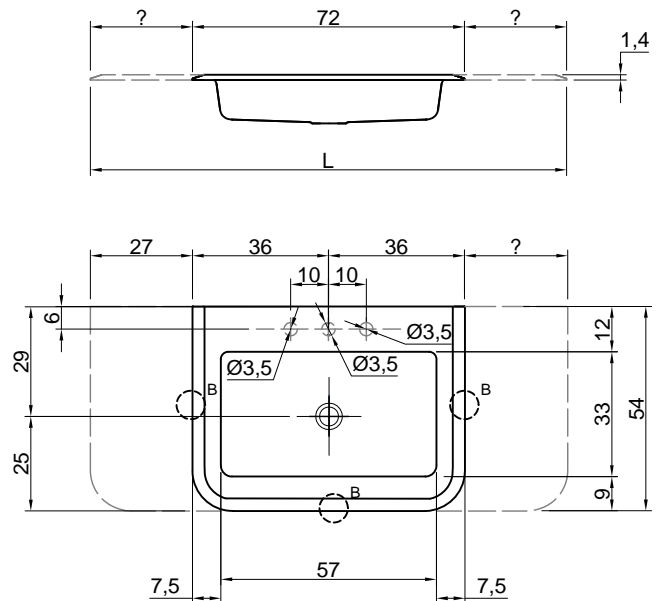

art. TEMPO1472