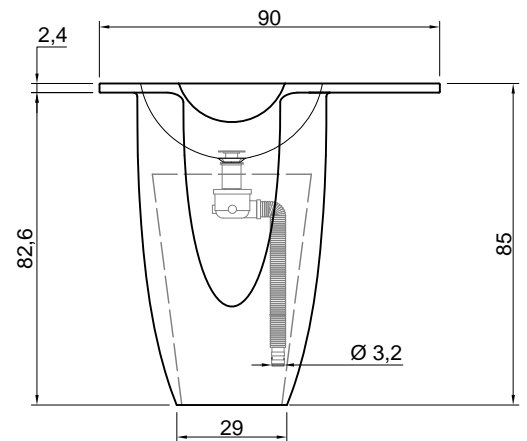

TALAMO

Articolo: TALAMO3
Materiale: CRISTALPLANT® biobased
Troppopieno: NO
Peso lordo: kg 49 ca.
Peso netto: kg 40 ca.
Dimensione imballo: cm 98 x 102 x 62

Descrizione: Lavabo da terra in Cristalplant con scarico a pavimento completo di piletta con scarico libero, sifone e tubo flessibile.

Article: TALAMO3
Material: CRISTALPLANT® biobased
Overflow: NO
Gross weight: kg 49 ca.
Net weight: kg 40 ca.
Packing dimensions: cm 98 x 102 x 62

Description: Freestanding Cristalplant sink with floor drainage complete with open plug, siphon and flexible hose.