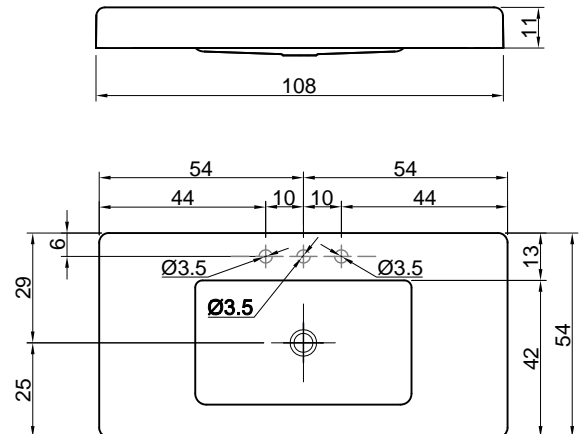

Material: Ceramilux

Overflow: NO

Gross weight: kg 29 ca.

Net weight: kg 27 ca.

Packing dimensions: cm 118 x 24 x 60

Description: Top with integrated sink in glossy or matt Ceramilux 110 mm thick, complete with open plug and drain pipe fitting compatible only with console Art. ARMONIA108.