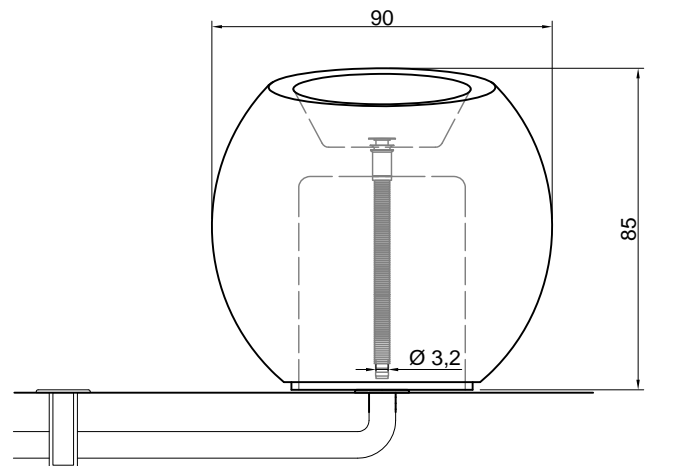

OPIUM

Articolo: OPIUM
Materiale: Pietra Luna
Troppopieno: NO
Peso lordo: kg 880 ca.
Peso netto: kg 780 ca.
Dimensione imballo: cm 103 x 104 x 103

Descrizione: Lavabo da terra in pietra con scarico a pavimento, completo di piletta con scarico libero, sifone e tubo flessibile.
N.B. si consiglia di effettuare un pozzetto ispezionabile esterno al perimetro della vasca, il più vicino possibile alla colonna di scarico.

Article: OPIUM
Material: Pietra Luna
Overflow: NO
Gross weight: kg 880 ca.
Net weight: kg 780 ca.
Packing dimensions: cm 103 x 104 x 103

Description: Freestanding stone sink complete with drain pipe fitting and open plug, trap and flexible hose.
P.S. we advise an exterior inspection window close to the border of the tub and near the drain pipe.