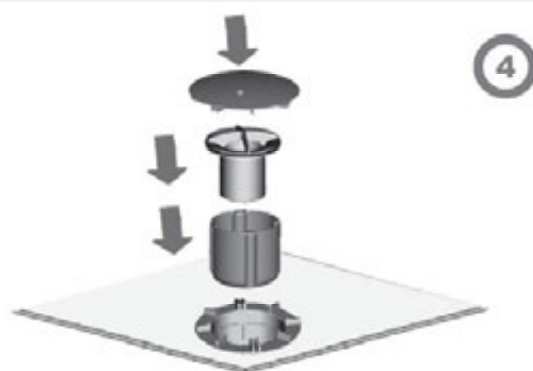

STRAPPO - Pulizia - ispezione sifone / Cleaning - inspection siphon

ITALIANO - ENGLISH - GERMAN - FRENCH - SPANISH - RUSSIAN