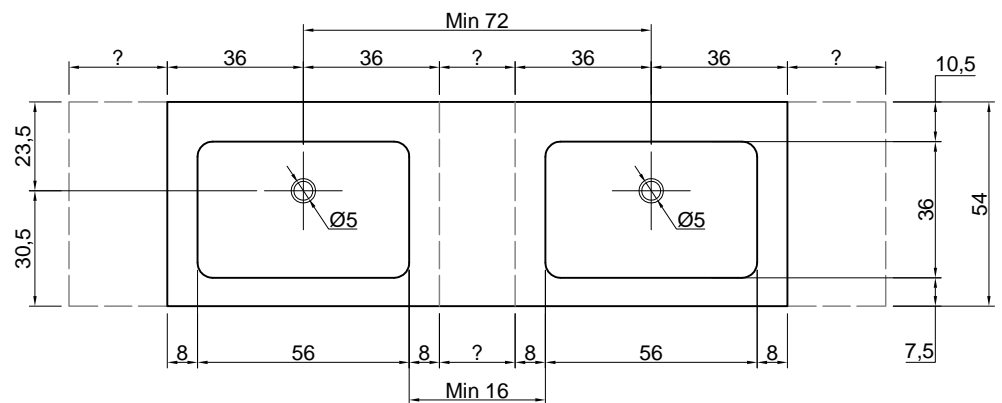

L (cm)	Peso lordo (kg) Gross weight (kg)	Peso netto (kg) Net weight (kg)	Dimensione imballo (cm) Packing dimensions (cm)		
			L	H	P
144	37	22	148	14	58
153	39	23	157	14	58
162	41	24	166	14	58
171	43	25	175	14	58
180	44	26	184	14	58
189	46	27	193	14	58
198	48	28	202	14	58
207	50	29	211	14	58
216	51	30	220	14	58
225	54	31	229	14	58
234	56	32	238	14	58
243	58	33	247	14	58
252	60	34	256	14	58
261	63	35	265	14	58
270	66	36	274	14	58
279	68	37	283	14	58
288	69	38	292	14	58
297	71	39	301	14	58