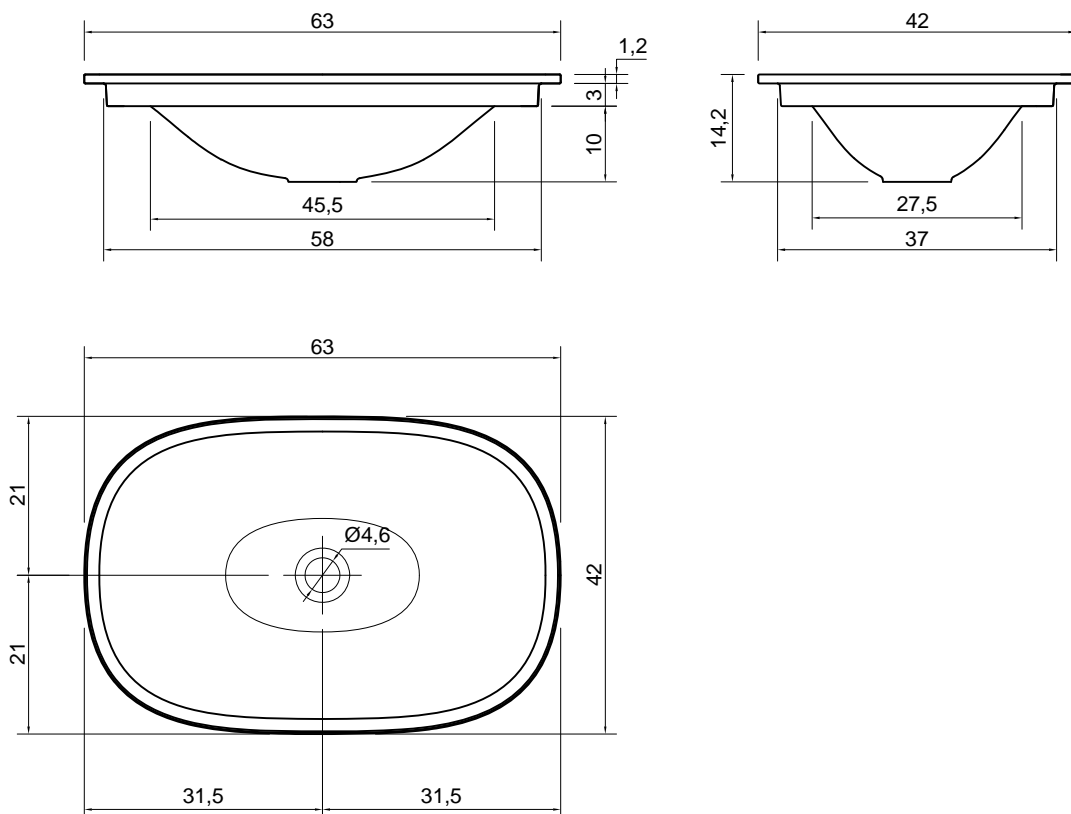

TRIOVALE

Articolo: TRIOVALE
Materiale: Ceramilux
Troppopieno: NO
Peso lordo: kg 9,5 ca.
Peso netto: kg 8 ca.
Dimensione imballo: cm 69 x 20 x 48

Descrizione: Lavabo ovale sopra piano ad incasso, filopiano ad incasso o sottopiano in Ceramilux completo di piletta con scarico libero e raccordo per sifone.

Article: TRIOVALE
Material: Ceramilux
Overflow: NO
Gross weight: kg 9,5 ca.
Net weight: kg 8 ca.
Packing dimensions: cm 69 x 20 x 48

Description: Oval Ceramilux sink which can be encased, flat edged or undermounted complete with drain pipe fitting and open plug.