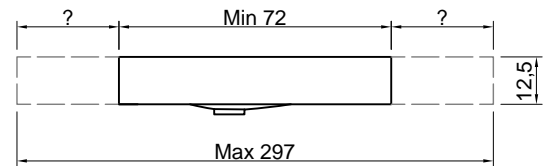

L (cm)	Peso lordo (kg) Gross weight (kg)	Peso netto (kg) Net weight (kg)	Dimensione imballo (cm) Packing dimensions (cm)		
			L	H	P
72	18	13,5	76	14	58
81	20	15	85	14	58
90	21	16	94	14	58
99	23	17,5	103	14	58
108	25	18,5	112	14	58
117	26	19,5	121	14	58
126	38	21	130	14	58
135	40	22	139	14	58
144	43	23,5	148	14	58
153	45	24,5	157	14	58
162	48	26	166	14	58
171	50	27	175	14	58
180	53	28,5	184	14	58
189	55	29,5	193	14	58
198	57	30,5	202	14	58
207	60	32	211	14	58
216	61	33	220	14	58
225	64	34,5	229	14	58
234	66	35,5	238	14	58
243	69	37	247	14	58
252	71	38	256	14	58
261	74	39,5	265	14	58
270	76	40,5	274	14	58
279	78	41,5	283	14	58
288	80	43	292	14	58
297	83	44	301	14	58