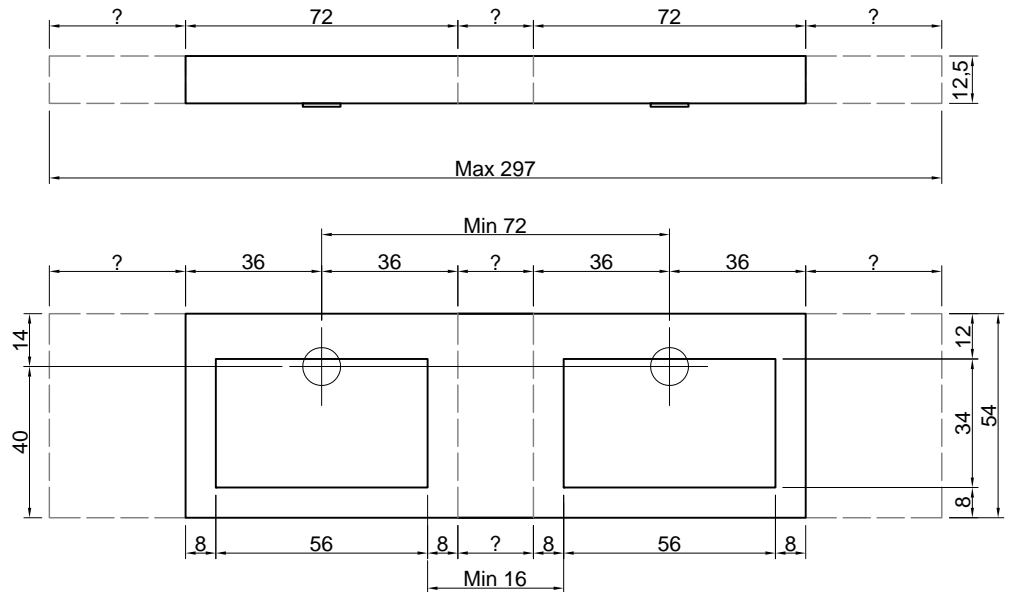

L (cm)	Peso lordo (kg) Gross weight (kg)	Peso netto (kg) Net weight (kg)	Dimensione imballo (cm) Packing dimensions (cm)		
			L	H	P
144	49	33,5	148	14	58
153	52	35	157	14	58
162	54	36	166	14	58
171	56	37,5	175	14	58
180	58	38,5	184	14	58
189	60	39,5	193	14	58
198	62	41	202	14	58
207	64	42	211	14	58
216	66	43,5	220	14	58
225	68	44,5	229	14	58
234	71	46	238	14	58
243	73	47	247	14	58
252	75	48,5	256	14	58
261	77	49,5	265	14	58
270	79	50,5	274	14	58
279	81	52	283	14	58
288	83	53	292	14	58
297	85	54,5	301	14	58