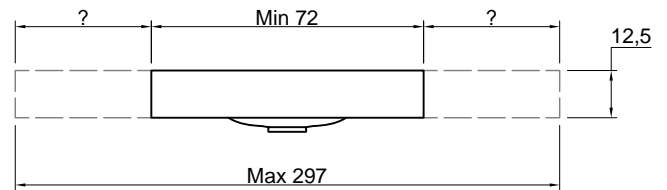

L (cm)	Peso lordo (kg) Gross weight (kg)	Peso netto (kg) Net weight (kg)	Dimensione imballo (cm) Packing dimensions (cm)		
			L	H	P
72	18	15,5	76	14	58
81	19	16,5	85	14	58
90	20	18	94	14	58
99	21	19	103	14	58
108	23	20,5	112	14	58
117	24	21,5	121	14	58
126	36	22,5	130	14	58
135	38	24	139	14	58
144	40	25	148	14	58
153	43	26,5	157	14	58
162	44	27,5	166	14	58
171	47	29	175	14	58
180	48	30	184	14	58
189	51	31,5	193	14	58
198	53	32,5	202	14	58
207	55	33,5	211	14	58
216	57	35	220	14	58
225	59	36	229	14	58
234	61	37,5	238	14	58
243	63	38,5	244	14	58
252	65	40	256	14	58
261	68	41	262	14	58
270	70	42,5	274	14	58
279	72	43,5	283	14	58
288	73	44,5	292	14	58
297	76	46	301	14	58