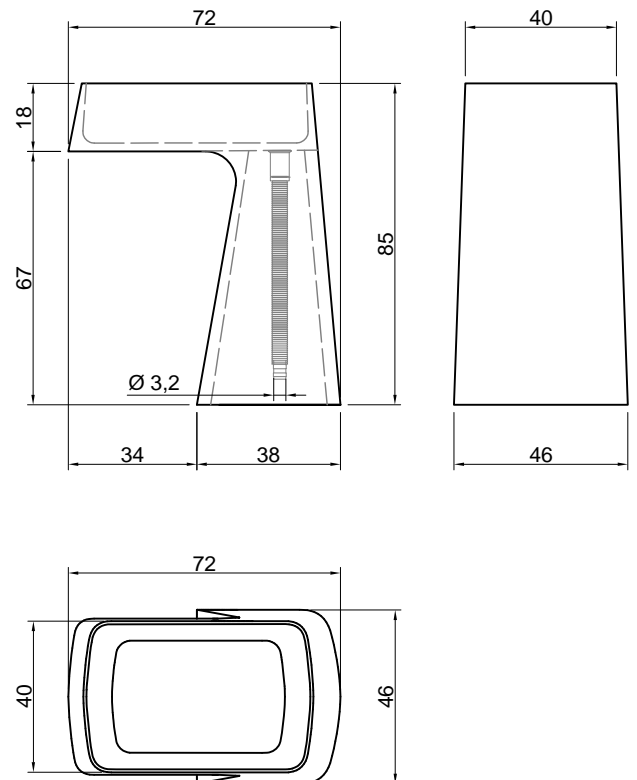

PIPA

Articolo: PIPA
Materiale: Stone Grey - Marmo Carrara - Nero Marquinia
Troppo pieno: NO
Peso lordo: kg 283 ca.
Peso netto: kg 233 ca.
Dimensione imballo: cm 85 x 102 x 59

Descrizione: Lavabo da terra in pietra con scarico a pavimento, completo di piletta con scarico libero, sifone e tubo flessibile.

Article: PIPA
Material: Stone Grey - Marmo Carrara - Nero Marquinia
Overflow: NO
Gross weight: kg 283 ca.
Net weight: kg 233 ca.
Packing dimensions: cm 85 x 102 x 59

Description: Freestanding stone sink complete with drain pipe fitting and plug, trap and flexible hose.