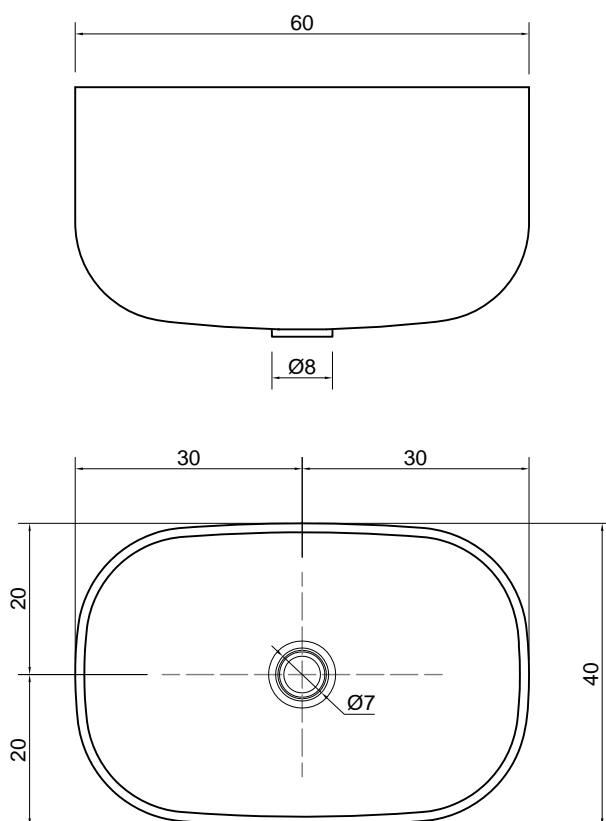

COVO

Articolo: COVO60
Materiale: Corian
Troppopieno: NO
Peso lordo: kg 14 ca.
Peso netto: kg 11 ca.
Dimensione imballo: cm 71 x 37 x 47

Descrizione: Lavabo rettangolare sopraiano in Corian completo di piletta con scarico libero e raccordo per sifone.

Article: COVO60
Material: Corian
Overflow: NO
Gross weight: kg 14 ca.
Net weight: kg 11 ca.
Packing dimensions: cm 71 x 37 x 47

Description: Rectangular top mount Corian sink complete with drain pipe fitting and open plug.