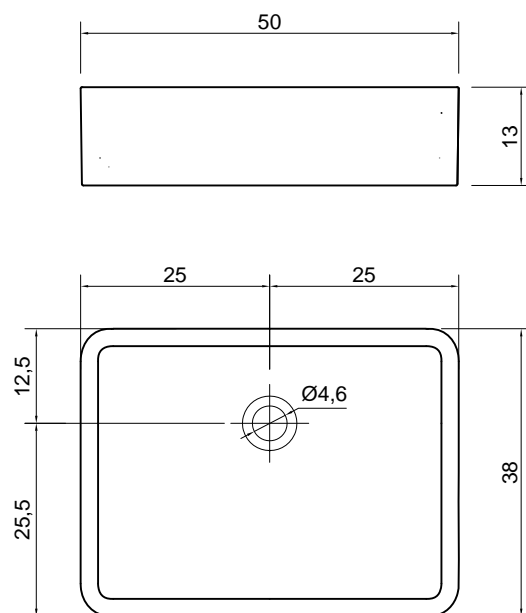

Article: SERVORETTO50

Material: Ceramilux

Overflow: NO

Gross weight: kg 15 ca.

Net weight: kg 13 ca.

Packing dimensions: cm 58 x 20 x 45

Description: Rectangular top mount or undermount Ceramilux sink complete with drain pipe fitting and open plug.