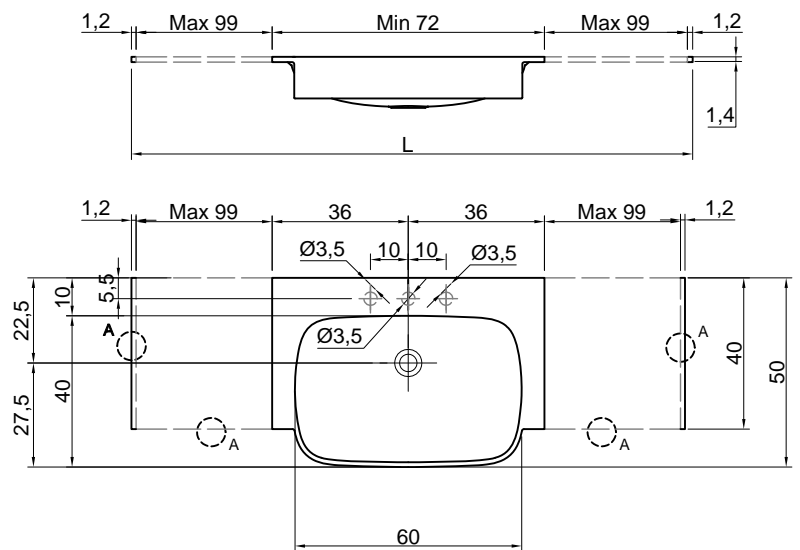

PIANA - EXELEN
art. TOPLUX40
art. TOPMATT40

L
da 74,4 cm a 272,4 cm
from 74,4 cm to 272,4 cm