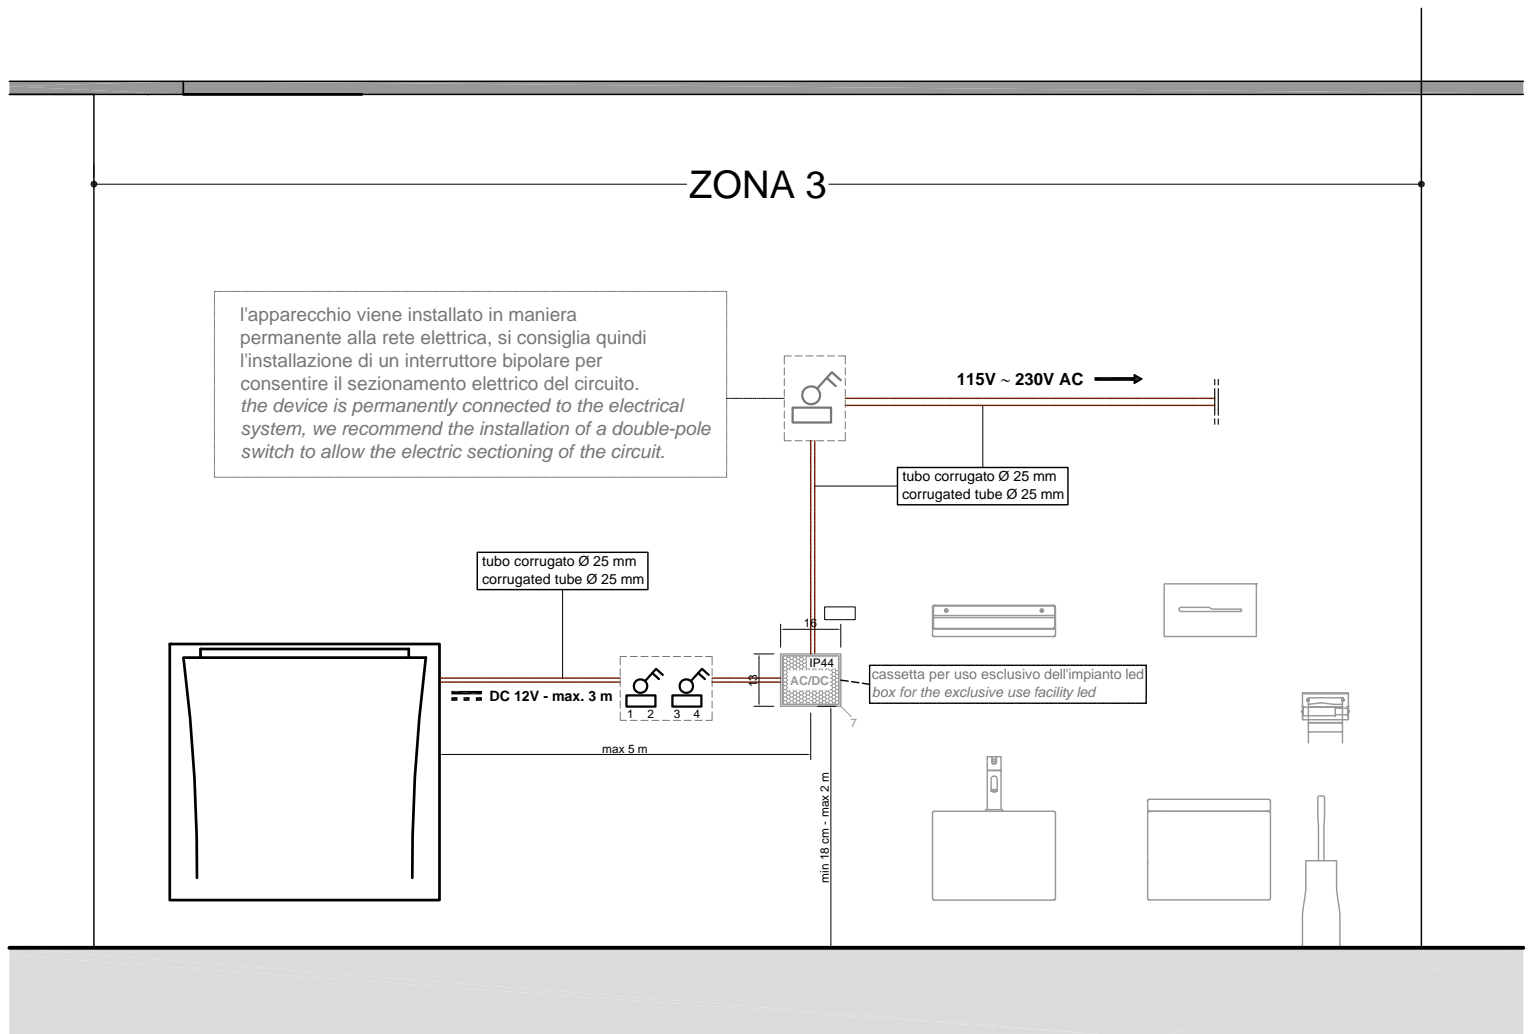

Description: Encased Corian sink with or without led lighting, complete with inspectable drain, trap and flexible hose.

STRAPPO - Schema d' installazione / Installation layout

STRAPPO - Schema elettrico - electrical diagram