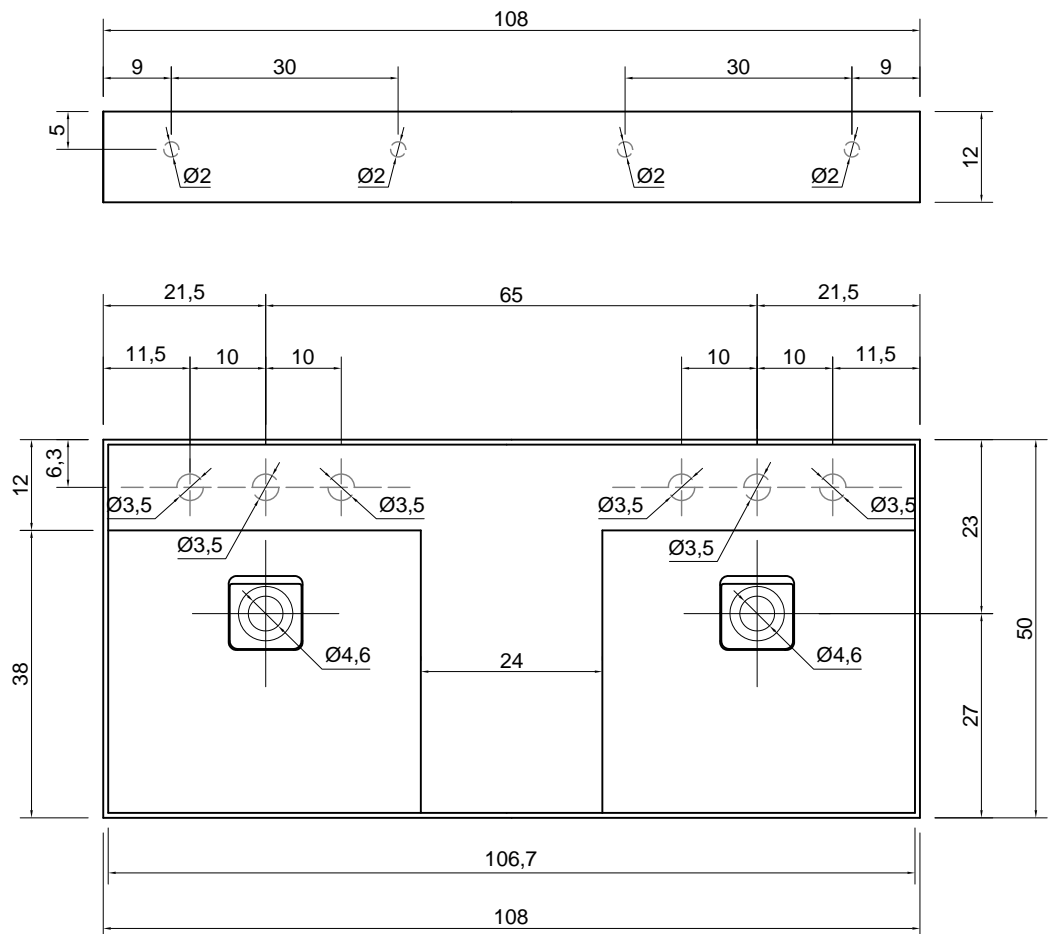

GRAFFIO

Articolo: GRAFFIO108
Materiale: Ceramilux
Troppopieno: NO
Peso lordo: kg 21,5 ca.
Peso netto: kg 19 ca.
Dimensione imballo: cm 115 x 57 x 18

Descrizione: Lavabo rettangolare sopra piano o da parete in Ceramilux con ripiano, completo di piletta con scarico libero e raccordo per sifone.

Article: GRAFFIO108
Material: Ceramilux
Overflow: NO
Gross weight: kg 21,5 ca.
Net weight: kg 19 ca.
Packing dimensions: cm 115 x 57 x 18

Description: Rectangular top mount or wall mount Ceramilux sink with shelf, complete with open drain and drain pipe fitting.