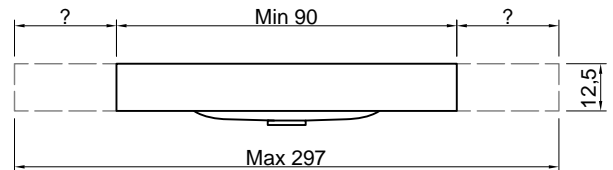

L (cm)	Peso lordo (kg) Gross weight (kg)	Peso netto (kg) Net weight (kg)	Dimensione imballo (cm) Packing dimensions (cm)		
			L	H	P
90	21	19	94	14	58
99	22	20	103	14	58
108	24	21,5	112	14	58
117	25	22,5	121	14	58
126	37	23,5	130	14	58
135	39	25	139	14	58
144	41	26	148	14	58
153	44	27,5	157	14	58
162	45	28,5	166	14	58
171	48	30	175	14	58
180	50	31	184	14	58
189	52	32,5	193	14	58
198	54	33,5	202	14	58
207	56	34,5	211	14	58
216	58	36	220	14	58
225	60	37	229	14	58
234	62	38,5	238	14	58
243	64	39,5	247	14	58
252	67	41	256	14	58
261	69	42	265	14	58
270	71	43,5	274	14	58
279	73	44,5	281	14	58
288	75	45,5	292	14	58
297	77	47	301	14	58