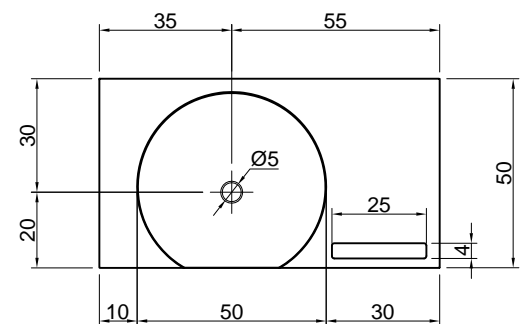

TALAMO

Articolo: TALAMO3
Materiale: CRISTALPLANT® biobased
Troppopieno: NO
Peso lordo: kg 49 ca.
Peso netto: kg 40 ca.
Dimensione imballo: cm 98 x 102 x 62

Descrizione: Lavabo da terra in Cristalplant con scarico a pavimento completo di piletta con scarico libero, sifone e tubo flessibile.

Article: TALAMO3
Material: CRISTALPLANT® biobased
Overflow: NO
Gross weight: kg 49 ca.
Net weight: kg 40 ca.
Packing dimensions: cm 98 x 102 x 62

Description: Freestanding Cristalplant sink with floor drainage complete with open plug, siphon and flexible hose.