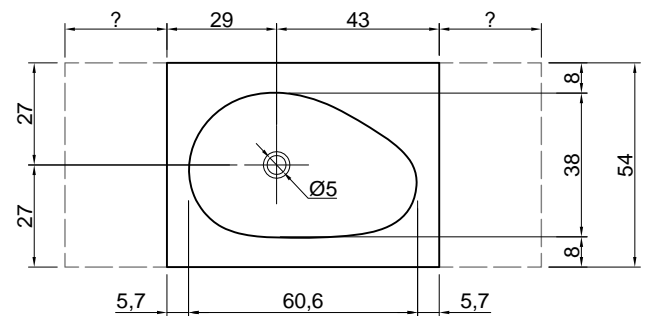

L (cm)	Peso lordo (kg) Gross weight (kg)	Peso netto (kg) Net weight (kg)	Dimensione imballo (cm) Packing dimensions (cm)		
			L	H	P
72	18	13,5	76	14	58
81	20	15	85	14	58
90	21	16	94	14	58
99	23	17,5	103	14	58
108	25	18,5	112	14	58
117	26	19,5	121	14	58
126	38	21	130	14	58
135	40	22	139	14	58
144	43	23,5	148	14	58
153	45	24,5	157	14	58
162	48	26	166	14	58
171	50	27	175	14	58
180	53	28,5	184	14	58
189	55	29,5	193	14	58
198	57	30,5	202	14	58
207	60	32	211	14	58
216	61	33	220	14	58
225	64	34,5	229	14	58
234	66	35,5	238	14	58
243	69	37	247	14	58
252	71	38	256	14	58
261	74	39,5	265	14	58
270	76	40,5	274	14	58
279	78	41,5	283	14	58
288	80	43	292	14	58
297	83	44	301	14	58